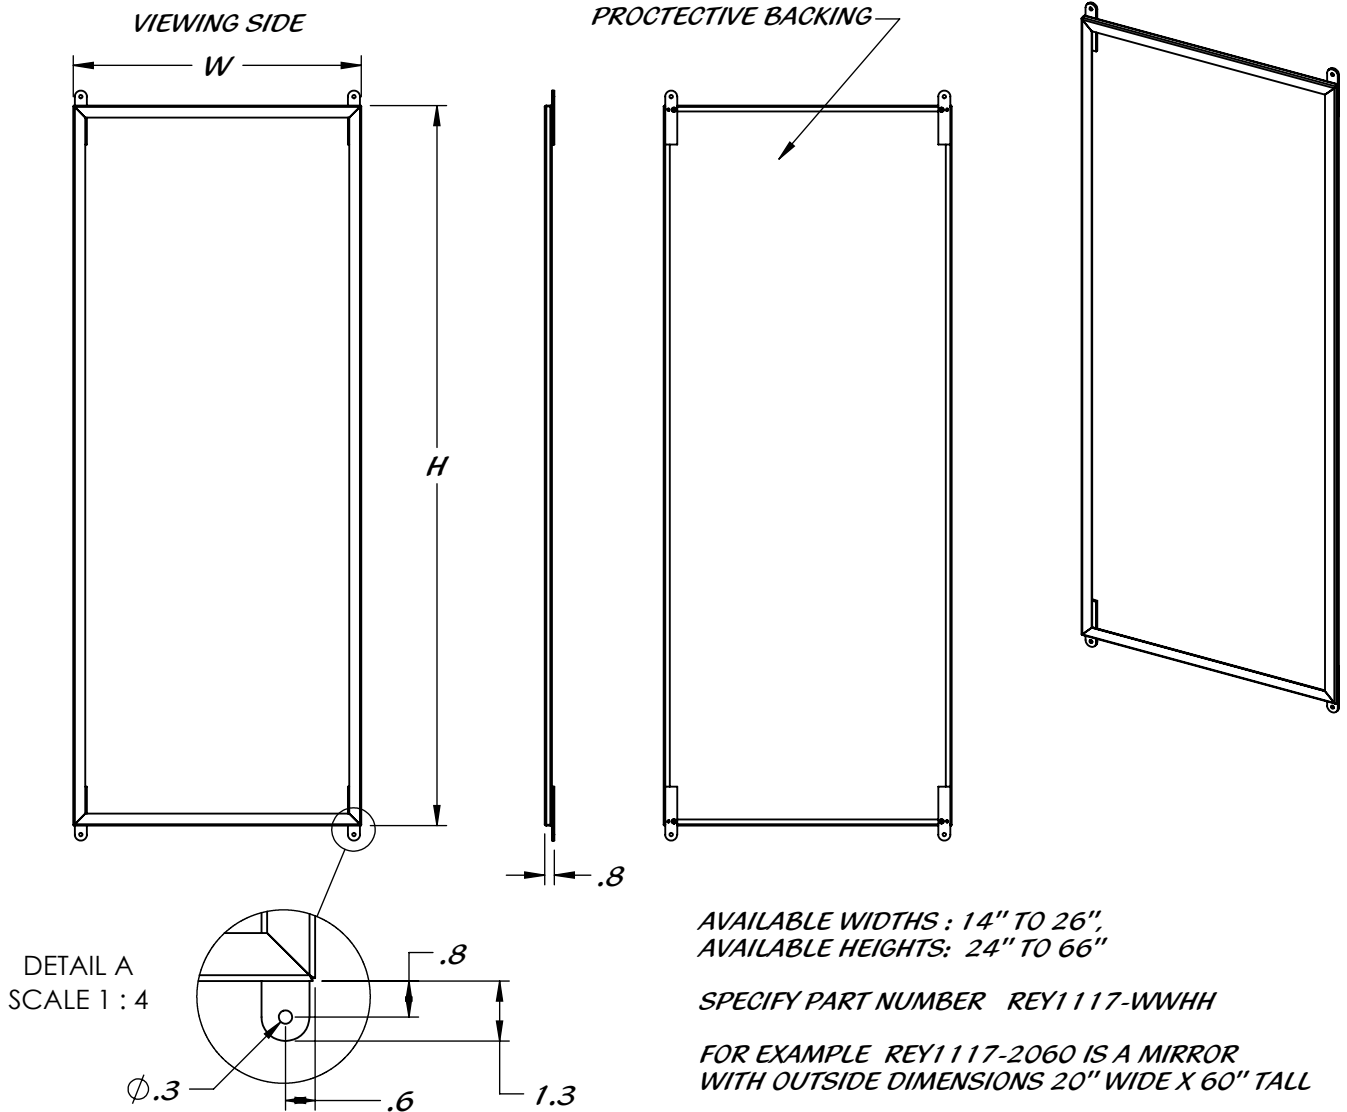

# WALL MOUNT MIRROR

304 STAINLESS STEEL WELDED FRAME  
w/ GLASS MIRROR

AVAILABLE WIDTHS : 14" TO 26",  
AVAILABLE HEIGHTS: 24" TO 66"

SPECIFY PART NUMBER REY1117-WWHH

FOR EXAMPLE REY1117-2060 IS A MIRROR  
WITH OUTSIDE DIMENSIONS 20" WIDE X 60" TALL