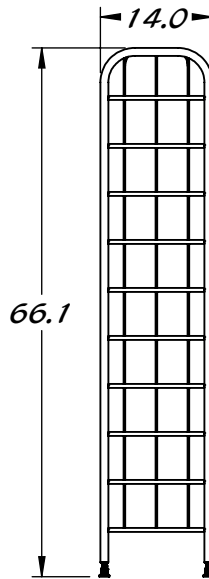

# REYO196

# BOOTIE RACK 120 PAIR

304 STAINLESS STEEL  
CONSTRUCTION

BOLT DOWN  
LEVELERS