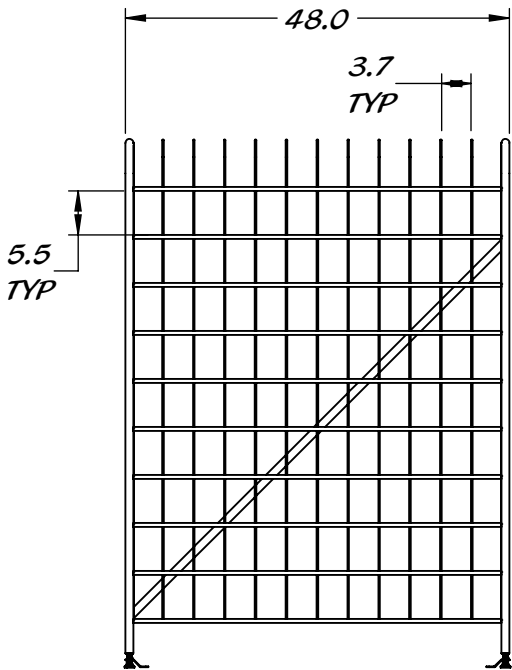

# BOOTIE RACK 120 PAIR

304 STAINLESS STEEL  
CONSTRUCTION

BOLT DOWN  
LEVELERS