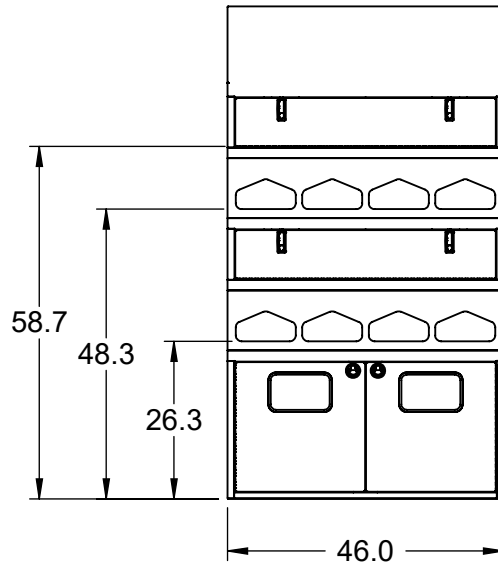

REY0225

COVERALL CABINET

STAINLESS STEEL
CONSTRUCTION

ACRYLIC OPENING FRONTS

SIDE NOT SHOWN
FOR CLARITY