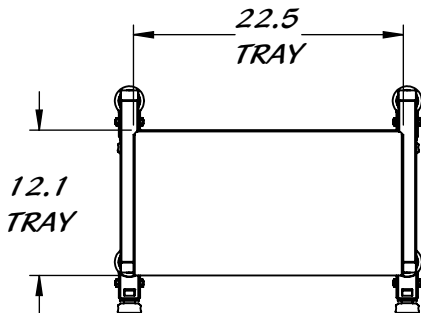

REY1229

ADJ HEIGHT LAPTOP CART

ALL STAINLESS STEEL CONSTRUCTION

BRUSHED FINISH

SLOT FOR
COMPUTER
LOCK ON
BOTH SIDES