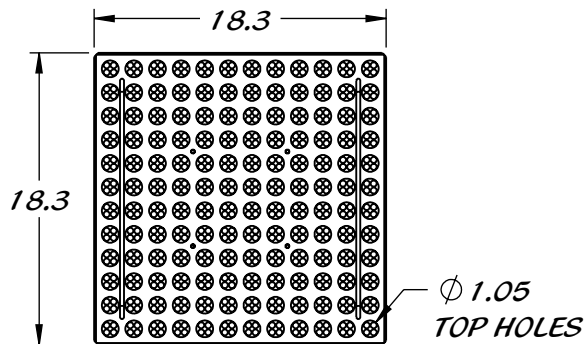

304 STAINLESS STEEL
CONSTRUCTION

PERFORATED
BOTTOM PANEL

ALL DIMENSIONS CAN BE CHANGED,
CONTACT REYTEK TO DISCUSS
YOUR SPECIFIC NEEDS.