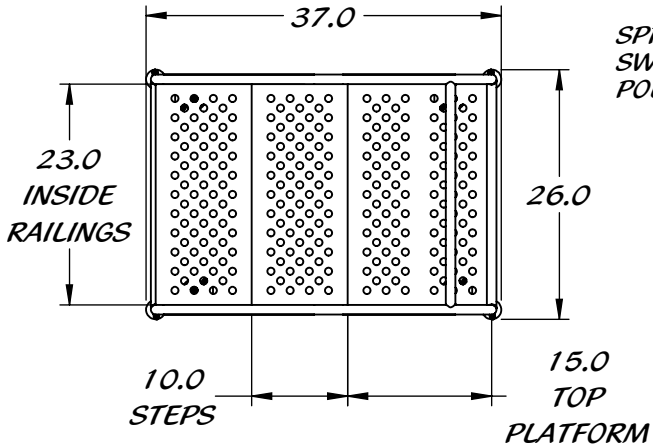

REY1371-030

ROLLING STEP LADDER

304 STAINLESS STEEL CONSTRUCTION

www.reytek.com

SPRING LOADED
SWIVEL CASTERS,
POLYURETHANE TREAD

RIGID FEET,
PLASTIC

WEIGHT CAPACITY 250 LBS