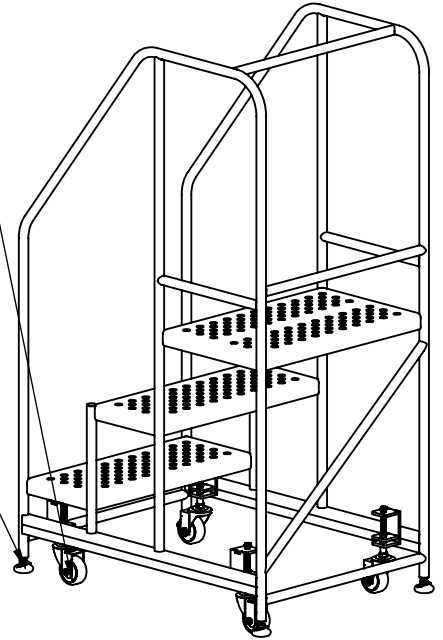

REY1371-030

ROLLING STEP LADDER

304 STAINLESS STEEL CONSTRUCTION

www.reytek.com

SPRING LOADED
SWIVEL CASTERS,
POLYURETHANE TREAD

RIGID FEET,
PLASTIC

WEIGHT CAPACITY 250 LBS