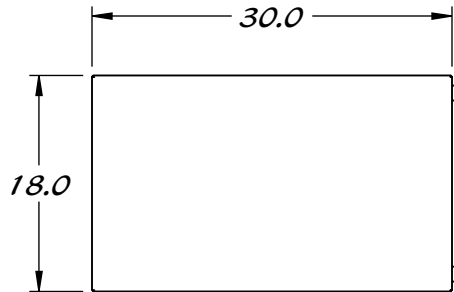

REY1381-183030

MEDIUM DUTY CART

304 STAINLESS STEEL CONSTRUCTION

www.reytek.com

300 LB LOAD RATED TOP

SS CASTERS w/ POLYURETHANE TREAD:
4 SWIVEL
OR
2 SWIVEL & 2 RIGID BY REQUEST