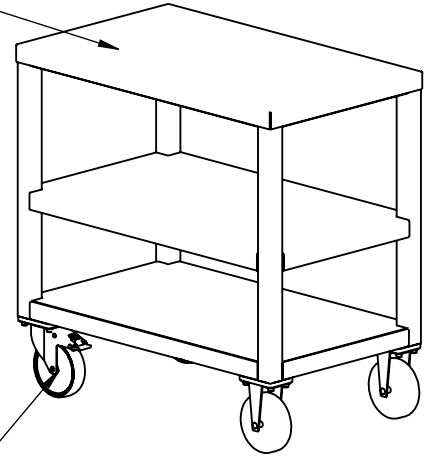

REY1381-183030

MEDIUM DUTY CART

304 STAINLESS STEEL CONSTRUCTION

www.reytek.com

300 LB LOAD RATED TOP

SS CASTERS w/ POLYURETHANE TREAD:
4 SWIVEL
OR
2 SWIVEL & 2 RIGID BY REQUEST