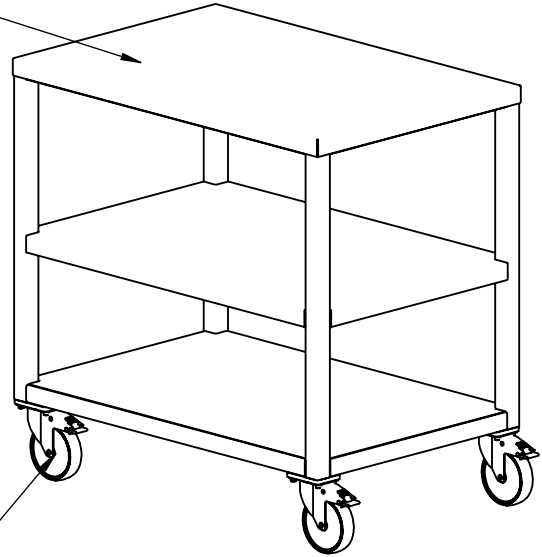

REY1381-243636

MEDIUM DUTY CART

304 STAINLESS STEEL CONSTRUCTION

www.reytek.com

300 LB LOAD RATED TOP

SS CASTERS w/ POLYURETHANE TREAD:
4 SWIVEL
OR
2 SWIVEL & 2 RIGID BY REQUEST