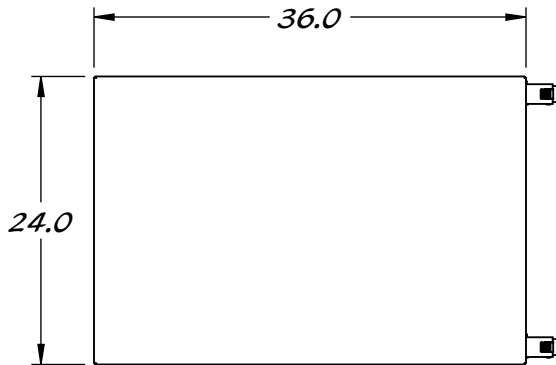

REY1381-243636

MEDIUM DUTY CART

304 STAINLESS STEEL CONSTRUCTION

www.reytek.com

300 LB LOAD RATED TOP

SS CASTERS w/ POLYURETHANE TREAD:
4 SWIVEL
OR
2 SWIVEL & 2 RIGID BY REQUEST