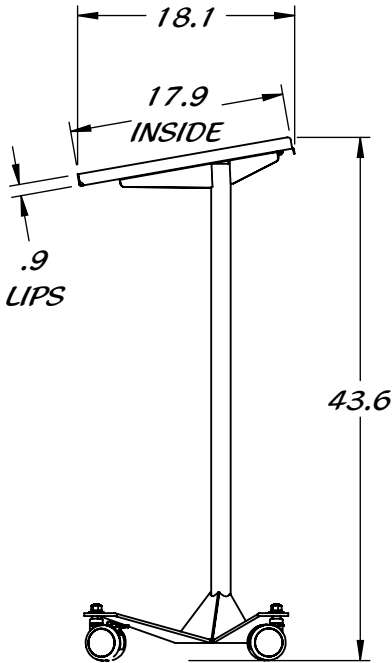

REY1402-1824

VIAL TRAY CART

304 STAINLESS STEEL CONSTRUCTION

NYLON WHEEL CASTERS.
BRAKES ON FRONT CASTERS