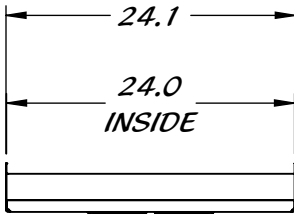

REY1402-1824

VIAL TRAY CART

304 STAINLESS STEEL CONSTRUCTION

NYLON WHEEL CASTERS.
BRAKES ON FRONT CASTERS