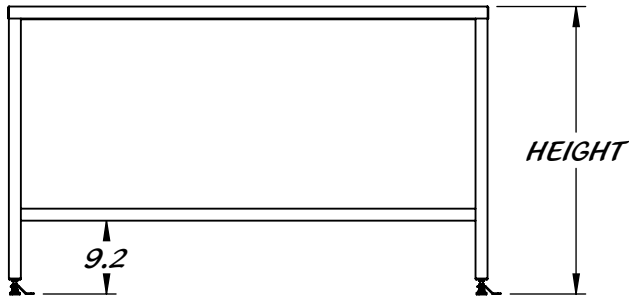

REY1423

SS HD SOLID TOP TABLE

QUICK SHIP SIZES:
 24" x 36" x 36"
 30" x 36" x 36"
 30" x 60" x 36"
 30" x 72" x 36"

ALL STAINLESS STEEL CONSTRUCTION

SOLID TOP

TO ORDER SPECIFY PART NUMBER

FOR EXAMPLE

REY1423-306036 IS 30" DEEP, 60" LONG, AND 36" HIGH

		AVAILABLE HEIGHTS
		28
		29
		30
		31
AVAILABLE LENGTHS		32
24		33
30		34
36		35
42		36
48		37
AVAILABLE DEPTH		38
24	72	39
30	84	40
36	96	

REY1423-DDLLHH