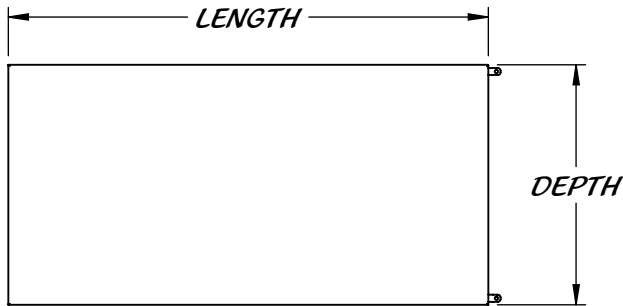

REY1423

SS HD SOLID TOP TABLE

QUICK SHIP SIZES:
 24" x 36" x 36"
 30" x 36" x 36"
 30" x 60" x 36"
 30" x 72" x 36"

ALL STAINLESS STEEL CONSTRUCTION

SOLID TOP

TO ORDER SPECIFY PART NUMBER

FOR EXAMPLE

REY1423-306036 IS 30" DEEP, 60" LONG, AND 36" HIGH

		AVAILABLE HEIGHTS
		28
		29
		30
		31
AVAILABLE LENGTHS		32
24		33
30		34
36		35
42		36
48		37
AVAILABLE DEPTH		38
24	72	39
30	84	40
36	96	

REY1423-DDLLHH