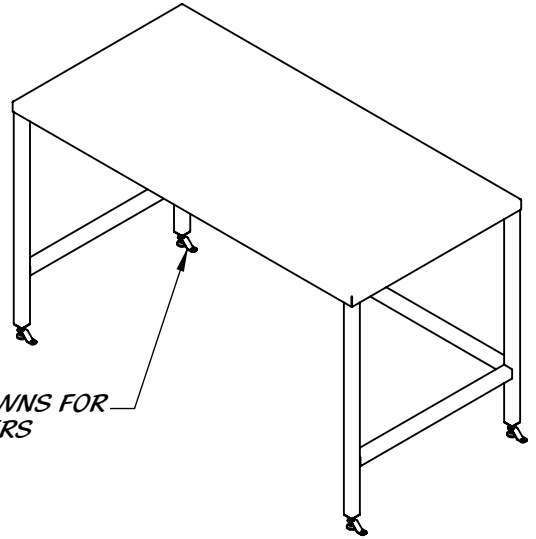

REY1423

SS HD SOLID TOP TABLE

QUICK SHIP SIZES:
 24" x 36" x 36"
 30" x 36" x 36"
 30" x 60" x 36"
 30" x 72" x 36"

ALL STAINLESS STEEL CONSTRUCTION

SOLID TOP

TO ORDER SPECIFY PART NUMBER

FOR EXAMPLE

REY1423-306036 IS 30" DEEP, 60" LONG, AND 36" HIGH

		AVAILABLE HEIGHTS
		28
		29
		30
		31
AVAILABLE LENGTHS		32
24		33
30		34
36		35
42		36
48		37
AVAILABLE DEPTH		38
24	72	39
30	84	40
36	96	

REY1423-DDLLHH