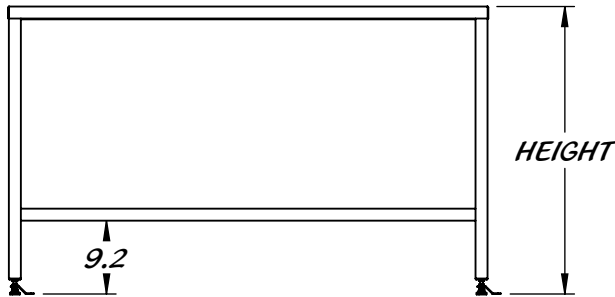

REY1423

SS HD Solid Top Table

TIE DOWNS FOR LEVELERS

QUICK SHIP SIZES:

- 24" x 36" x 36"
- 30" x 36" x 36"
- 30" x 60" x 36"
- 30" x 72" x 36"

ALL STAINLESS STEEL CONSTRUCTION

SOLID TOP

TO ORDER SPECIFY PART NUMBER

FOR EXAMPLE

REY1423-306036 IS A TABLE 30" DEEP, 60" LONG, AND 36" HIGH

		AVAILABLE HEIGHTS
		28
		29
		30
		31
		32
		33
		34
		35
	AVAILABLE LENGTHS	36
	24	32
	30	33
	36	34
	42	35
	48	36
	60	37
	72	38
	84	39
	96	40
AVAILABLE DEPTH		
24	72	38
30	84	39
36	96	40