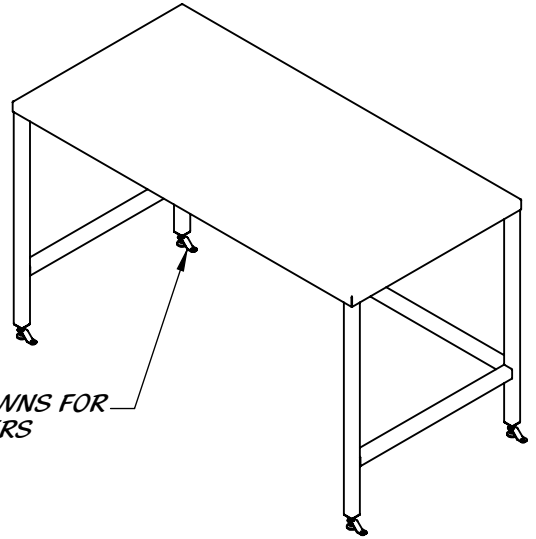

REY1423

SS HD Solid Top Table

TIE DOWNS FOR LEVELERS

QUICK SHIP SIZES:

- 24" x 36" x 36"
- 30" x 36" x 36"
- 30" x 60" x 36"
- 30" x 72" x 36"

ALL STAINLESS STEEL CONSTRUCTION

SOLID TOP

TO ORDER SPECIFY PART NUMBER

FOR EXAMPLE

REY1423-306036 IS A TABLE 30" DEEP, 60" LONG, AND 36" HIGH

		AVAILABLE HEIGHTS
		28
		29
		30
		31
		32
		33
		34
		35
	AVAILABLE LENGTHS	36
	24	32
	30	33
	36	34
	42	35
	48	36
	60	37
	72	38
	84	39
	96	40
AVAILABLE DEPTH		
24	72	38
30	84	39
36	96	40