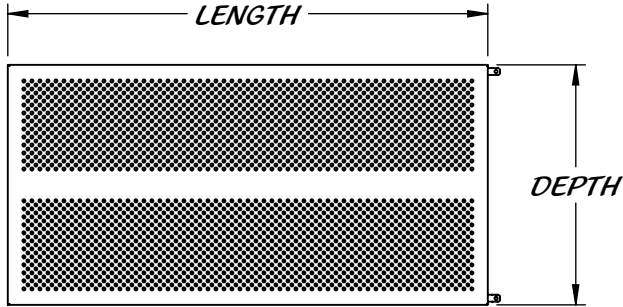

REY1424

SS HD PERF TOP TABLE

QUICK SHIP SIZES:
 24" x 36" x 36"
 30" x 36" x 36"
 30" x 60" x 36"
 30" x 72" x 36"

ALL STAINLESS STEEL CONSTRUCTION
PERFORATED TOP

TO ORDER SPECIFY PART NUMBER

FOR EXAMPLE

REY1424-306036 IS 30" DEEP, 60" LONG, AND 36" HIGH

		AVAILABLE HEIGHTS
		28
		29
		30
		31
		32
		33
		34
		35
		36
		37
		38
		39
		40
AVAILABLE DEPTH	AVAILABLE LENGTHS	
24	24	30
30	30	31
36	36	32
42	42	33
48	48	34
60	60	35
72	72	36
84	84	37
96	96	38