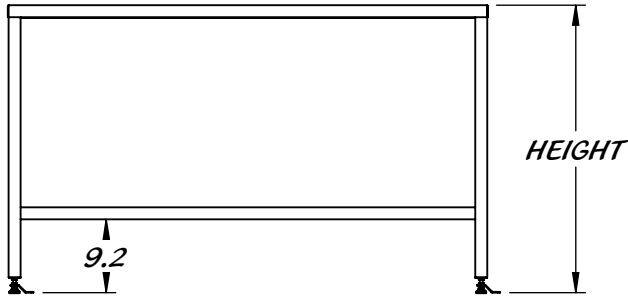

REY1424

SS HD PERF TOP TABLE

QUICK SHIP SIZES:
 24" x 36" x 36"
 30" x 36" x 36"
 30" x 60" x 36"
 30" x 72" x 36"

ALL STAINLESS STEEL CONSTRUCTION
PERFORATED TOP

TO ORDER SPECIFY PART NUMBER

FOR EXAMPLE

REY1424-306036 IS 30" DEEP, 60" LONG, AND 36" HIGH

		AVAILABLE HEIGHTS
		28
		29
		30
		31
		32
		33
		34
		35
		36
		37
		38
		39
		40
AVAILABLE DEPTH	AVAILABLE LENGTHS	
24	24	30
30	30	31
36	36	32
42	42	33
48	48	34
60	60	35
72	72	36
84	84	37
96	96	38