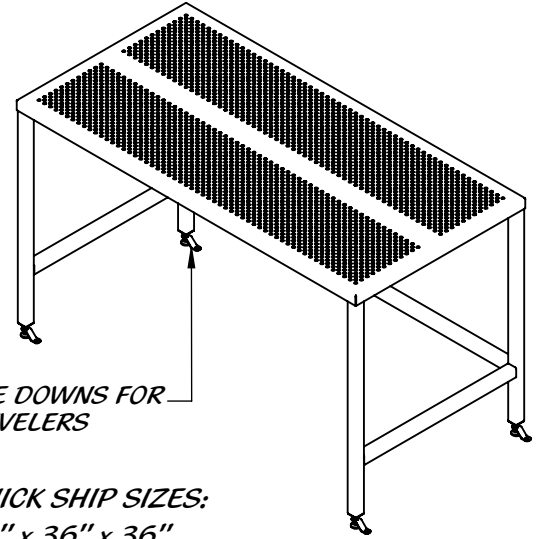

REY1424

SS HD PERF TOP TABLE

QUICK SHIP SIZES:
 24" x 36" x 36"
 30" x 36" x 36"
 30" x 60" x 36"
 30" x 72" x 36"

ALL STAINLESS STEEL CONSTRUCTION
PERFORATED TOP

TO ORDER SPECIFY PART NUMBER

FOR EXAMPLE

REY1424-306036 IS 30" DEEP, 60" LONG, AND 36" HIGH

		AVAILABLE HEIGHTS
		28
		29
		30
		31
		32
		33
		34
		35
		36
		37
		38
		39
		40
AVAILABLE DEPTH	AVAILABLE LENGTHS	
24	24	30
30	30	31
36	36	32
42	42	33
48	48	34
60	60	35
72	72	36
84	84	37
96	96	38