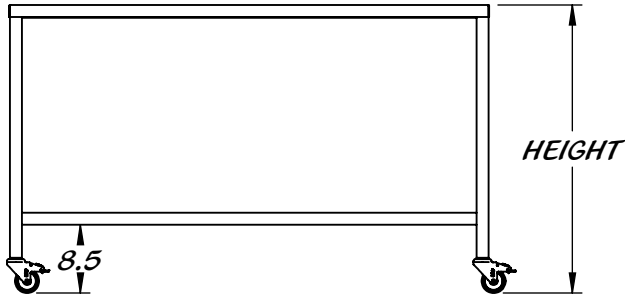

REY1425

SS HD SOLID TOP ROLLING TABLE

QUICK SHIP SIZES:

24" x 36" x 36"

30" x 36" x 36"

30" x 60" x 36"

30" x 72" x 36"

ALL STAINLESS STEEL CONSTRUCTION

SOLID TOP

TO ORDER SPECIFY PART NUMBER

FOR EXAMPLE

REY1425-306036 IS 30" DEEP, 60" LONG, AND 36" HIGH

		AVAILABLE HEIGHTS
		28
		29
		30
		31
		32
		33
		34
		35
AVAILABLE LENGTHS		36
		37
		38
		39
		40
AVAILABLE DEPTH		
24	72	38
30	84	39
36	96	40