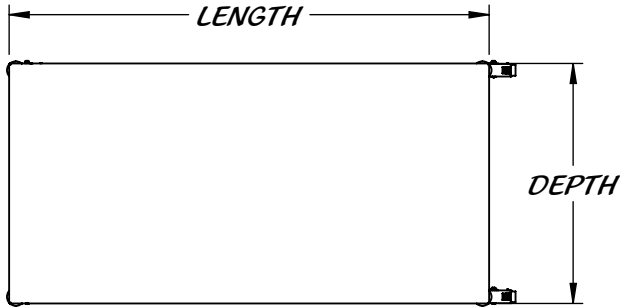

REY1425

SS HD SOLID TOP ROLLING TABLE

QUICK SHIP SIZES:

24" x 36" x 36"

30" x 36" x 36"

30" x 60" x 36"

30" x 72" x 36"

ALL STAINLESS STEEL CONSTRUCTION

SOLID TOP

TO ORDER SPECIFY PART NUMBER

FOR EXAMPLE

REY1425-306036 IS 30" DEEP, 60" LONG, AND 36" HIGH

		AVAILABLE HEIGHTS
		28
		29
		30
		31
		32
		33
		34
		35
AVAILABLE LENGTHS		36
		37
		38
		39
		40
AVAILABLE DEPTH		
24	72	38
30	84	39
36	96	40