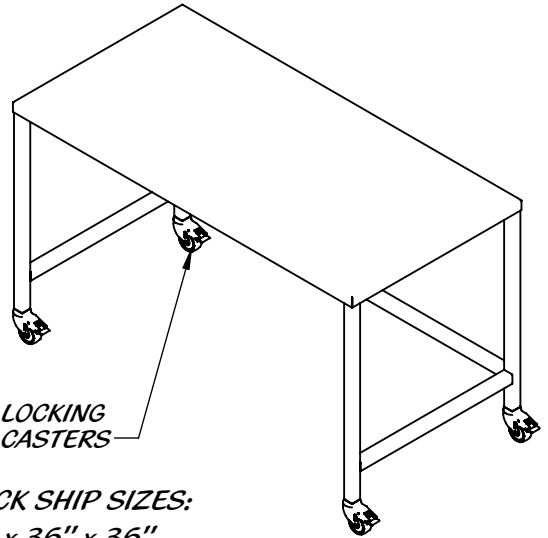

REY1425

SS HD SOLID TOP ROLLING TABLE

QUICK SHIP SIZES:

24" x 36" x 36"

30" x 36" x 36"

30" x 60" x 36"

30" x 72" x 36"

ALL STAINLESS STEEL CONSTRUCTION

SOLID TOP

TO ORDER SPECIFY PART NUMBER

FOR EXAMPLE

REY1425-306036 IS 30" DEEP, 60" LONG, AND 36" HIGH

		AVAILABLE HEIGHTS
		28
		29
		30
		31
		32
		33
		34
		35
AVAILABLE LENGTHS		36
		37
		38
		39
		40
AVAILABLE DEPTH		
24	72	38
30	84	39
36	96	40