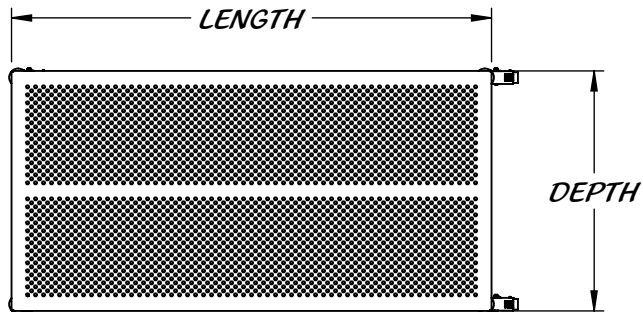

REY1426

SS HD PERF TOP ROLLING TABLE

QUICK SHIP SIZES:

24" x 36" x 36"

30" x 36" x 36"

30" x 60" x 36"

30" x 72" x 36"

ALL STAINLESS STEEL CONSTRUCTION

PERFORATED TOP

TO ORDER SPECIFY PART NUMBER

FOR EXAMPLE

REY1426-306036 IS 30" DEEP, 60" LONG, AND 36" HIGH

	AVAILABLE LENGTHS	AVAILABLE HEIGHTS
		28
		29
		30
		31
	24	32
	30	33
	36	34
	42	35
AVAILABLE DEPTH	48	36
	60	37
24	72	38
30	84	39
36	96	40