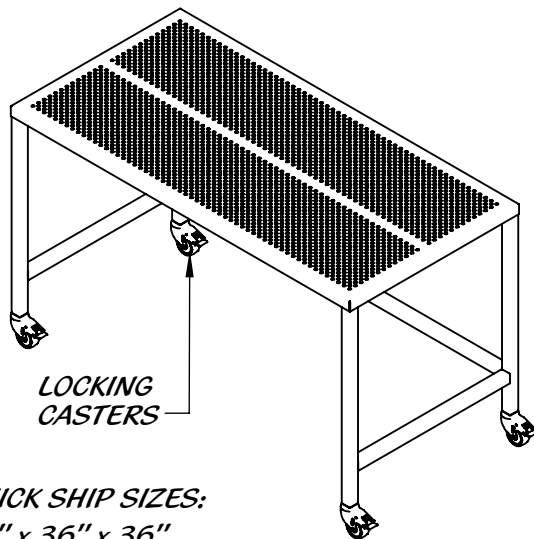

REY1426

SS HD PERF TOP ROLLING TABLE

QUICK SHIP SIZES:

24" x 36" x 36"

30" x 36" x 36"

30" x 60" x 36"

30" x 72" x 36"

ALL STAINLESS STEEL CONSTRUCTION

PERFORATED TOP

TO ORDER SPECIFY PART NUMBER

FOR EXAMPLE

REY1426-306036 IS 30" DEEP, 60" LONG, AND 36" HIGH

	AVAILABLE LENGTHS	AVAILABLE HEIGHTS
		28
		29
		30
		31
	24	32
	30	33
	36	34
	42	35
AVAILABLE DEPTH	48	36
	60	37
24	72	38
30	84	39
36	96	40