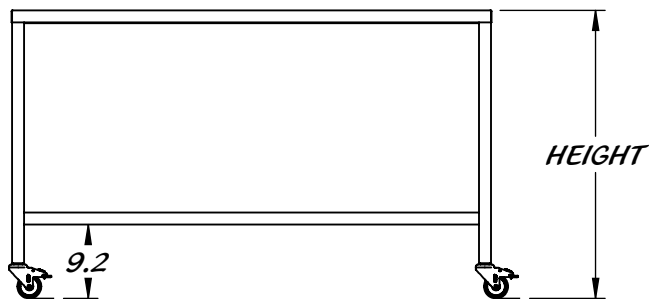

REY1426

SS HD PERF TOP ROLLING TABLE

QUICK SHIP SIZES:

24" x 36" x 36"

30" x 36" x 36"

30" x 60" x 36"

30" x 72" x 36"

ALL STAINLESS STEEL CONSTRUCTION

PERFORATED TOP

TO ORDER SPECIFY PART NUMBER

FOR EXAMPLE

REY1426-306036 IS 30" DEEP, 60" LONG, AND 36" HIGH

	AVAILABLE LENGTHS	AVAILABLE HEIGHTS
		28
		29
		30
		31
	24	32
	30	33
	36	34
	42	35
AVAILABLE DEPTH	48	36
	60	37
24	72	38
30	84	39
36	96	40