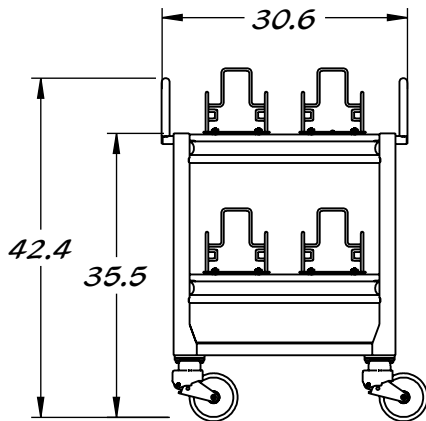

REY1604-SH

ANTI-VIBRATION CART

304 STAINLESS STEEL CONSTRUCTION

www.reytek.com

LOT BOXES NOT INCLUDED

VIBRATION DAMPING FROM CRADLES TO SHELF
AND FROM SHELVES TO FRAME

E-NICKEL PLATED STEEL
SHOCK-ABSORBING
CASTERS