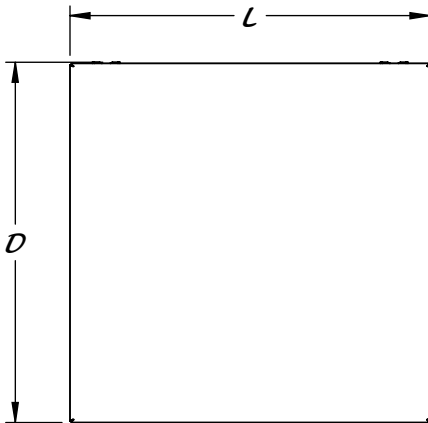

REY1677

FOLD DOWN SHELF

www.reytek.com

304 STAINLESS STEEL CONSTRUCTION

TO ORDER SPECIFY PART NUMBER: FOR EXAMPLE
REY1677-1524 IS A SHELF 15" DEEP, 24" LONG

	L
	10
	12
	15
D	18
13	24
15	30
18	36

REY1677-DDLL

SIZES THAT SHIP WITHIN 2-WEEKS:
REY1677-1310
REY1677-1318
REY1677-1518