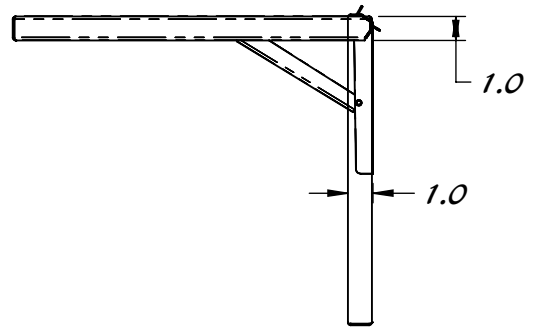

REY1677

FOLD DOWN SHELF

www.reytek.com

304 STAINLESS STEEL CONSTRUCTION

TO ORDER SPECIFY PART NUMBER: FOR EXAMPLE
REY1677-1524 IS A SHELF 15" DEEP, 24" LONG

	L
	10
	12
	15
D	18
13	24
15	30
18	36

REY1677-DDLL

SIZES THAT SHIP WITHIN 2-WEEKS:
REY1677-1310
REY1677-1318
REY1677-1518