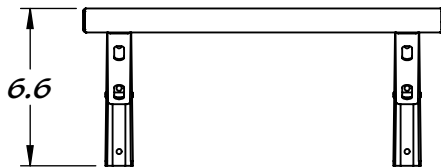

REY1677

FOLD DOWN SHELF

www.reytek.com

304 STAINLESS STEEL CONSTRUCTION

TO ORDER SPECIFY PART NUMBER: FOR EXAMPLE
REY1677-1524 IS A SHELF 15" DEEP, 24" LONG

	L
	10
	12
	15
D	18
13	24
15	30
18	36

REY1677-DDLL

SIZES THAT SHIP WITHIN 2-WEEKS:
REY1677-1310
REY1677-1318
REY1677-1518