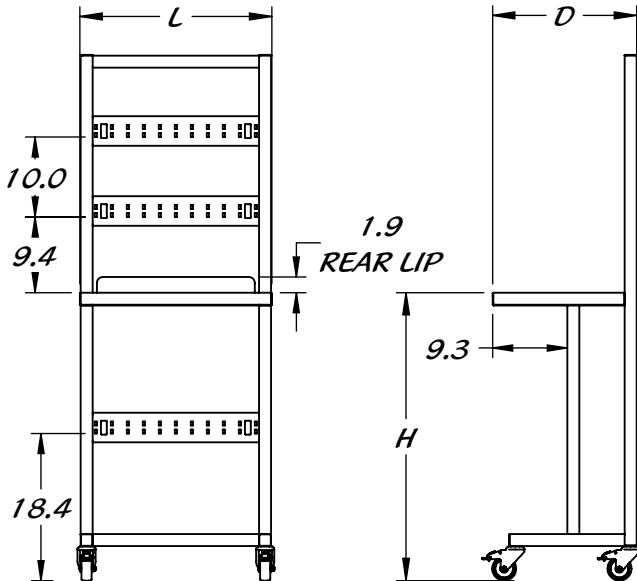

REY2768

MODULAR WORKSTATION

SAME AS REY1890 WITH NEW UNDER TABLE RAILS. COMPATIBLE WITH MOST REY1890 ACCESSORIES

304 STAINLESS STEEL CONSTRUCTION

SPECIFY L, D, & H WHEN ORDERING
OR REQUESTING QUOTE

MOUNTING RAILS FOR
MODULAR KEYBOARD TRAYS

DETAIL A
SCALE 1 : 6

3ea. MODULAR RAILS

REAR HALF OF SURFACE PERFORATED

MOUNTING HOLES FOR
LOT BOX NESTS(SOLD SEPARATELY)

SS LOCKING CASTERS
w/ POLYURETHANE TREAD.
LEVELER VERSION ALSO
AVAILABLE