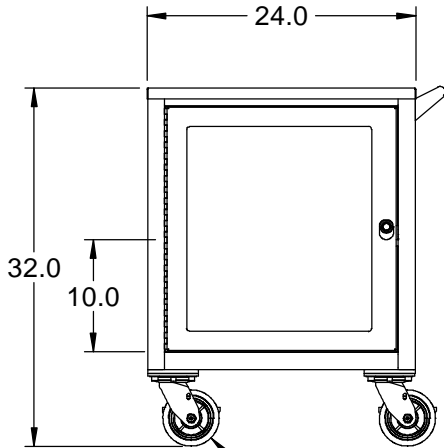

REY2731

3-SHELF CART w/ DOORS

TEMPERED
GLASS WINDOWS
IN DOORS

Ø5.0" SWIVEL
LOCKING CASTERS
W/ POLYURETHANE WHEELS