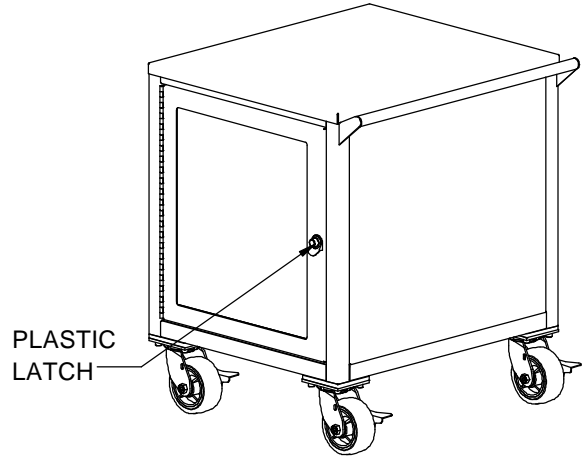

REY2731

3-SHELF CART w/ DOORS

TEMPERED
GLASS WINDOWS
IN DOORS

Ø5.0" SWIVEL
LOCKING CASTERS
W/ POLYURETHANE WHEELS