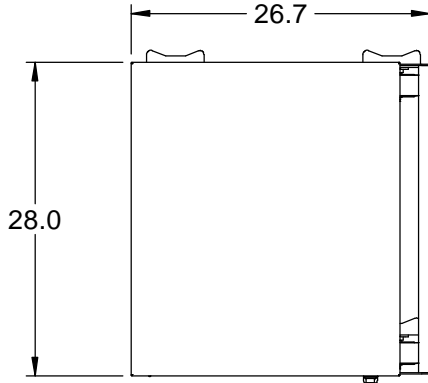

REY2731

3-SHELF CART w/ DOORS

TEMPERED
GLASS WINDOWS
IN DOORS

Ø5.0" SWIVEL
LOCKING CASTERS
W/ POLYURETHANE WHEELS