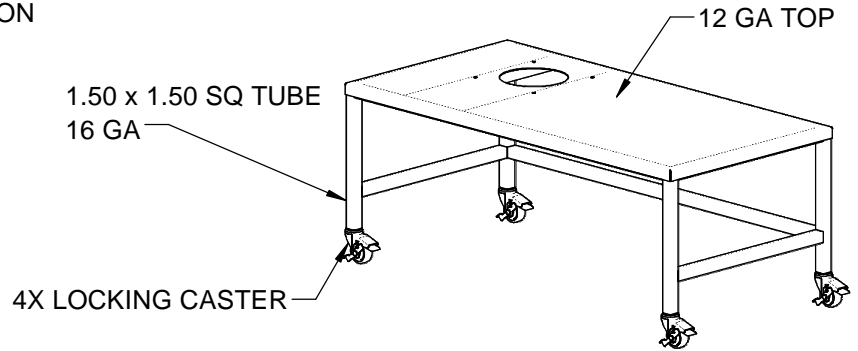

# SOLID TOP TABLE w/ 9" OPENING

304 STAINLESS STEEL CONSTRUCTION

12 GA SUPPORTS  
W/ THRU HOLES