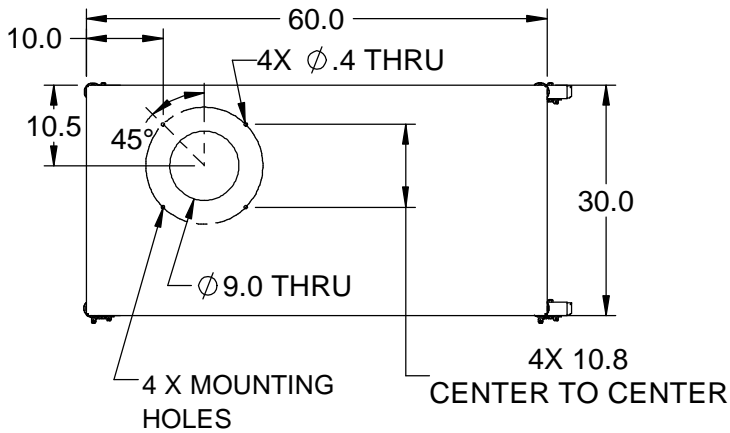

# SOLID TOP TABLE w/ 9" OPENING

304 STAINLESS STEEL CONSTRUCTION

12 GA SUPPORTS  
W/ THRU HOLES