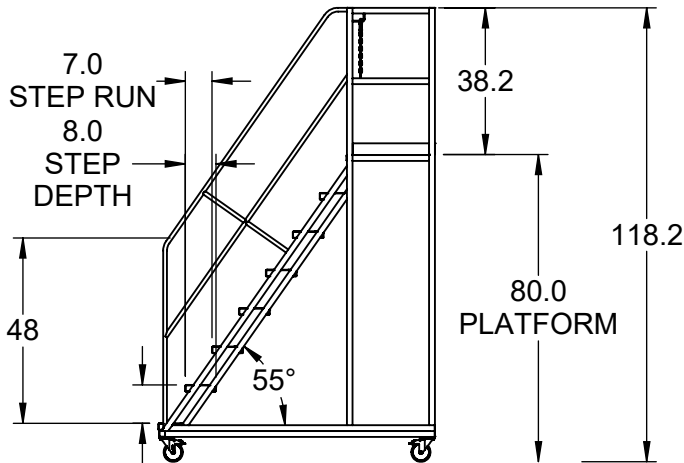

REY2734

ROLLING PLATFORM LADDER

304 STAINLESS STEEL CONSTRUCTION

1.5" SQUARE TUBE FRAME

1" DIA HAND RAIL

SAFETY CHAIN ATTACHMENTS. INCLUDES CHAIN

ANTI-SLIP TAPE ON ALL STEPS & PLATFORM

21.0 INSIDE FRAME

TOTAL LOCK SWIVEL CASTERS w/ POLYURETHANE TREAD

23.9 INSIDE PLATFORM

3" TOE KICK

10.0 TREAD RISE ALL STEPS