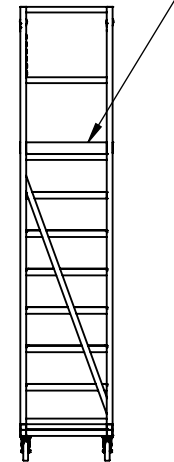

REY2734

ROLLING PLATFORM LADDER

304 STAINLESS STEEL CONSTRUCTION

1.5" SQUARE TUBE FRAME

1" DIA HAND RAIL

SAFETY CHAIN ATTACHMENTS. INCLUDES CHAIN

ANTI-SLIP TAPE ON ALL STEPS & PLATFORM

21.0 INSIDE FRAME

TOTAL LOCK SWIVEL CASTERS w/ POLYURETHANE TREAD

23.9 INSIDE PLATFORM

3" TOE KICK

10.0 TREAD RISE ALL STEPS