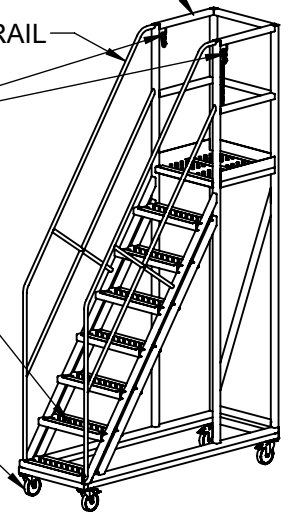

REY2734

ROLLING PLATFORM LADDER

304 STAINLESS STEEL CONSTRUCTION

1.5" SQUARE TUBE FRAME

1" DIA HAND RAIL

SAFETY CHAIN ATTACHMENTS. INCLUDES CHAIN

ANTI-SLIP TAPE ON ALL STEPS & PLATFORM

21.0 INSIDE FRAME

TOTAL LOCK SWIVEL CASTERS w/ POLYURETHANE TREAD

23.9 INSIDE PLATFORM

3" TOE KICK

10.0 TREAD RISE ALL STEPS