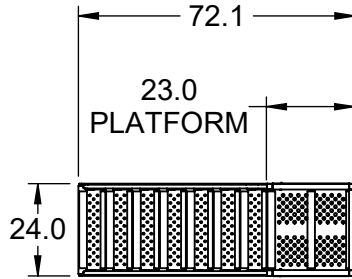

REY2734

ROLLING PLATFORM LADDER

304 STAINLESS STEEL CONSTRUCTION

1.5" SQUARE TUBE FRAME

1" DIA HAND RAIL

SAFETY CHAIN ATTACHMENTS. INCLUDES CHAIN

ANTI-SLIP TAPE ON ALL STEPS & PLATFORM

21.0 INSIDE FRAME

TOTAL LOCK SWIVEL CASTERS w/ POLYURETHANE TREAD

23.9 INSIDE PLATFORM

3" TOE KICK

10.0 TREAD RISE ALL STEPS