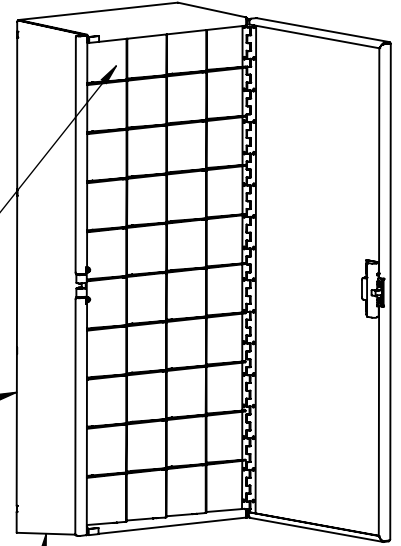

REY2738

SAFETY GLASS CABINET

304 STAINLESS STEEL CONSTRUCTION

40 X CUBBIES
FOR SAFETY
GLASSES

WALL MOUNTABLE

SHELVES ARE ANGLED FOR
EASY STORAGE OF GLASSES