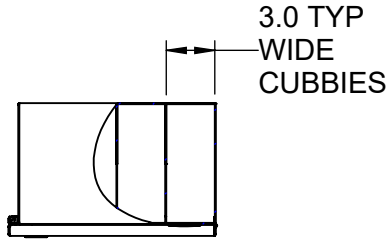

REY2738

SAFETY GLASS CABINET

304 STAINLESS STEEL CONSTRUCTION

40 X CUBBIES
FOR SAFETY
GLASSES

WALL MOUNTABLE

SHELVES ARE ANGLED FOR
EASY STORAGE OF GLASSES