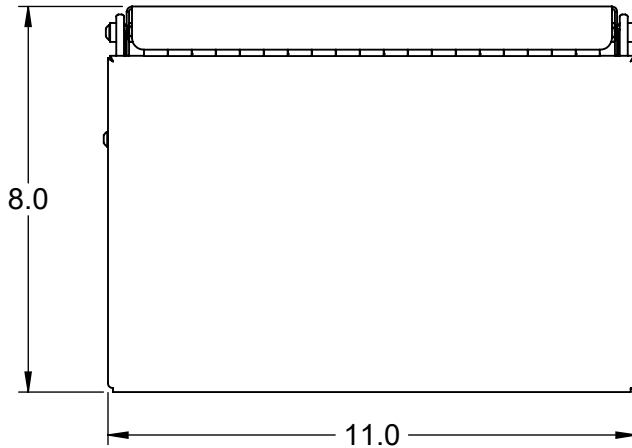

REY2751

FOLD DOWN SHELF

304 STAINLESS STEEL CONSTRUCTION

MOUNTING HOLE FOR 1/4" SCREW