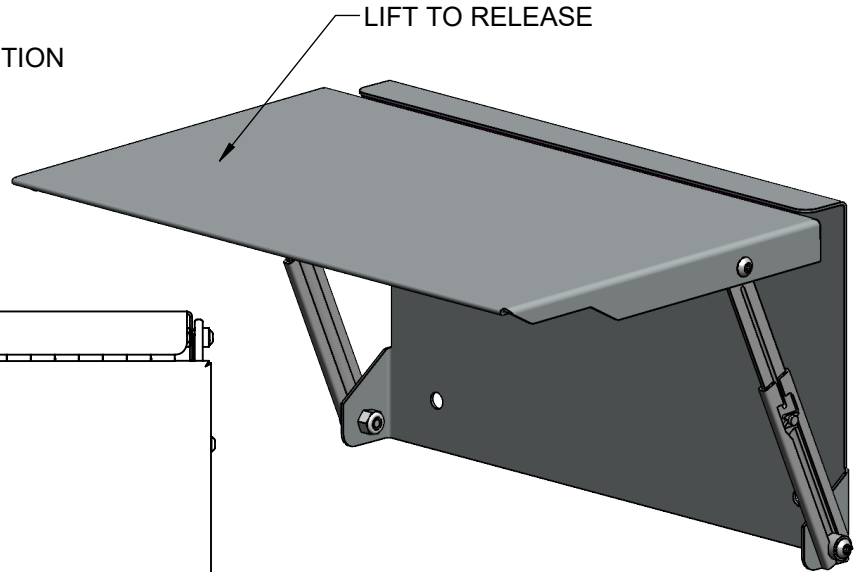

REY2751

FOLD DOWN SHELF

304 STAINLESS STEEL CONSTRUCTION

MOUNTING HOLE FOR 1/4" SCREW