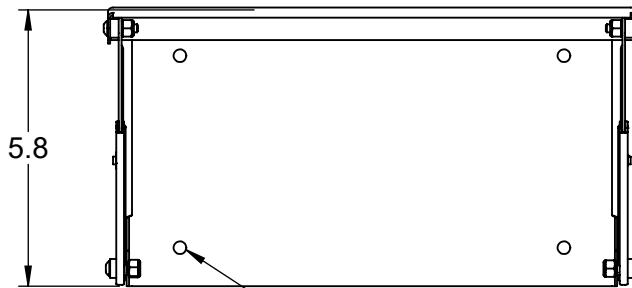

REY2751

FOLD DOWN SHELF

304 STAINLESS STEEL CONSTRUCTION

MOUNTING HOLE FOR 1/4" SCREW