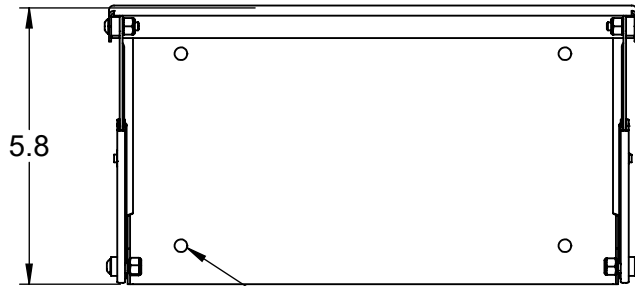

# FOLD DOWN SHELF

304 STAINLESS STEEL CONSTRUCTION

MOUNTING HOLE FOR 1/4" SCREW