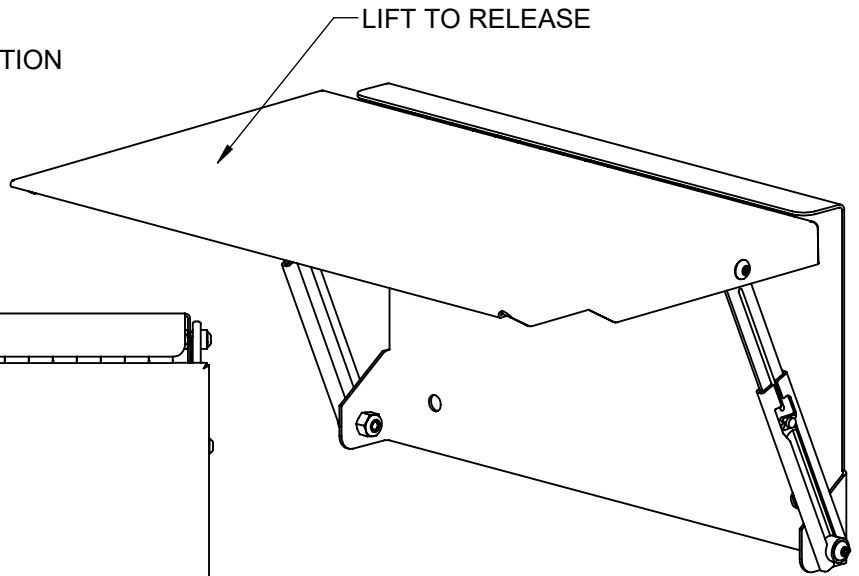

# REY2751

# FOLD DOWN SHELF

304 STAINLESS STEEL CONSTRUCTION

MOUNTING HOLE FOR 1/4" SCREW