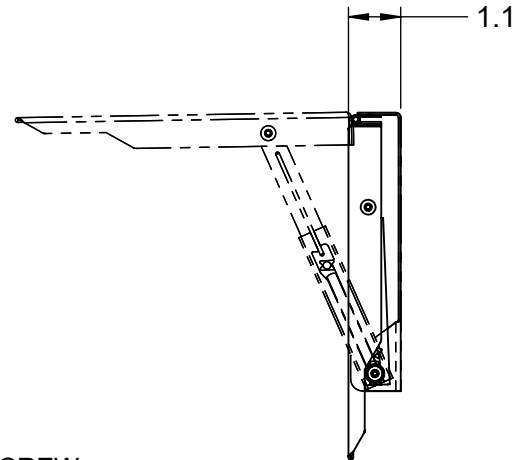

# FOLD DOWN SHELF

304 STAINLESS STEEL CONSTRUCTION

MOUNTING HOLE FOR 1/4" SCREW