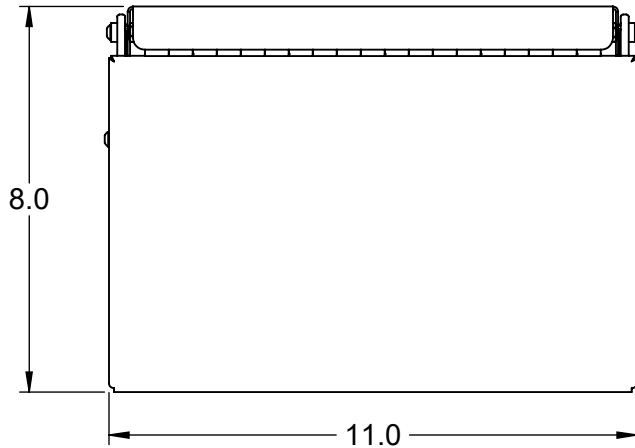

# FOLD DOWN SHELF

304 STAINLESS STEEL CONSTRUCTION

MOUNTING HOLE FOR 1/4" SCREW