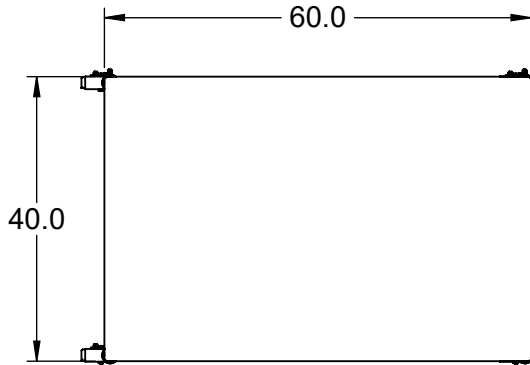

REY2764

TABLE w/ DRAWERS & SHELF

304 STAINLESS STEEL CONSTRUCTION

4X MIRRORED DRAWERS OTHER SIDE
(8 DRAWERS TOTAL)

4X SWIVEL LOCKING CASTERS