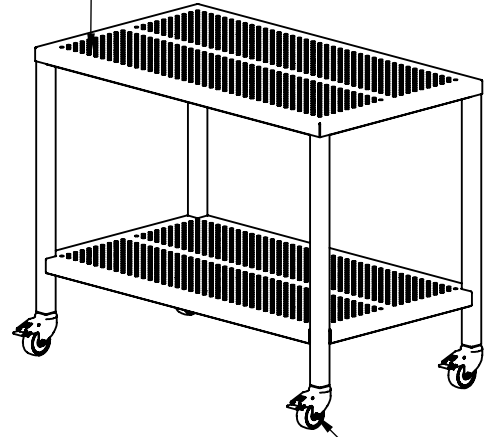

REY2770

PERFORATED TABLE W/ CASTERS & SHELF

304 STAINLESS STEEL CONSTRUCTION

PERFORATED TOP AND SHELF

SS LOCKING CASTERS
W/ POLYURETHANE TREAD