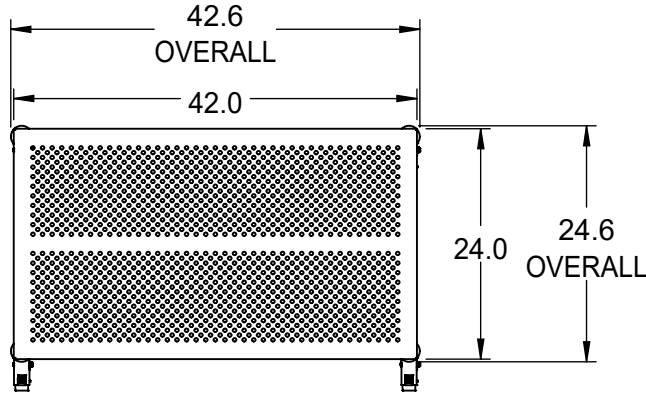

REY2770

PERFORATED TABLE W/ CASTERS & SHELF

304 STAINLESS STEEL CONSTRUCTION

PERFORATED TOP AND SHELF

SS LOCKING CASTERS
W/ POLYURETHANE TREAD