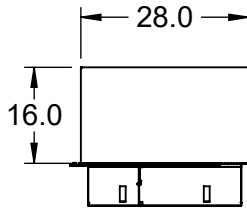

304 STAINLESS STEEL CONSTRUCTION

FRONT LOADING DOOR

FILL LEVEL  
SIGHT HOLES

ACRYLIC PANEL

CATCH TRAY  
SHELF

PLASTIC LATCHES

EXTRA STORAGE

5.1  
SHELF  
HEIGHT

22.9  
CLEAR

14.8  
INSIDE  
UNIT MUST BE SECURED TO  
PREVENT TIPPING HAZARD

Ø 5.0  
OPENINGS

73.3

Ø.4  
2x FLOOR MOUNTING  
HOLES