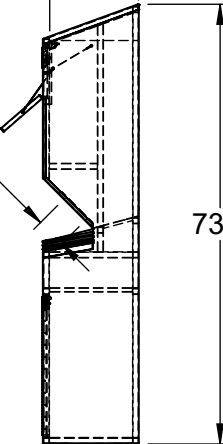

304 STAINLESS STEEL CONSTRUCTION

FRONT LOADING DOOR

FILL LEVEL  
SIGHT HOLES

ACRYLIC PANEL

CATCH TRAY  
SHELF

PLASTIC LATCHES

EXTRA STORAGE

5.1  
SHELF  
HEIGHT

22.9  
CLEAR

14.8  
INSIDE  
UNIT MUST BE SECURED TO  
PREVENT TIPPING HAZARD

Ø 5.0  
OPENINGS

73.3

Ø.4  
2x FLOOR MOUNTING  
HOLES