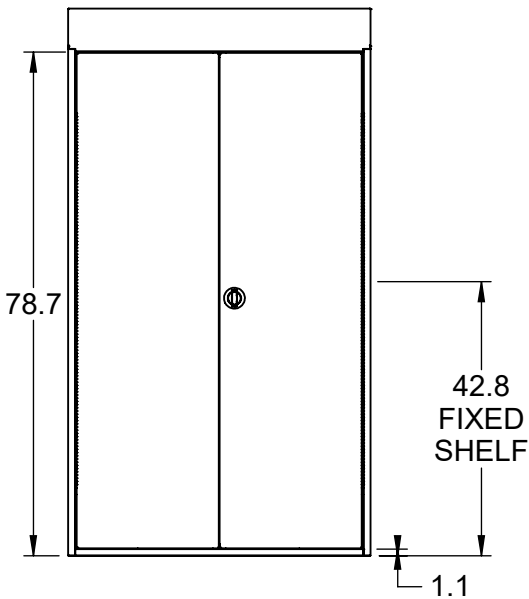

REY2774

WALL CABINET

304 STAINLESS STEEL CONSTRUCTION

4ea. ADJUSTABLE
SHELVES

1ea. FIXED SHELF

SOLID DOORS

2-POINT LATCH