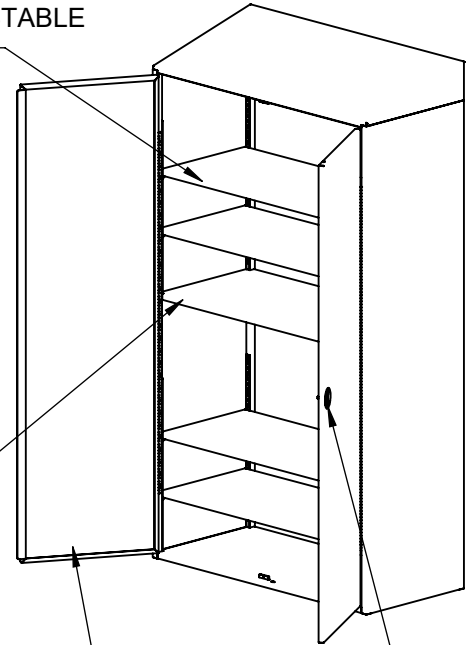

REY2774

WALL CABINET

304 STAINLESS STEEL CONSTRUCTION

4ea. ADJUSTABLE
SHELVES

1ea. FIXED SHELF

SOLID DOORS

2-POINT LATCH