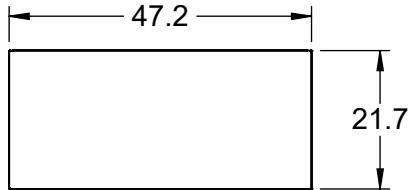

REY2774

WALL CABINET

304 STAINLESS STEEL CONSTRUCTION

4ea. ADJUSTABLE
SHELVES

1ea. FIXED SHELF

SOLID DOORS

2-POINT LATCH