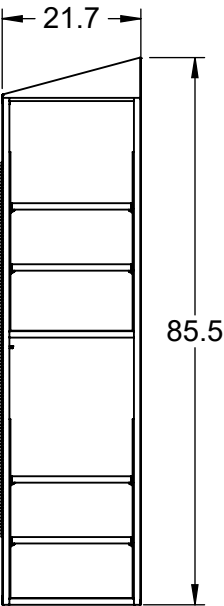

REY2774

WALL CABINET

304 STAINLESS STEEL CONSTRUCTION

4ea. ADJUSTABLE
SHELVES

1ea. FIXED SHELF

SOLID DOORS

2-POINT LATCH