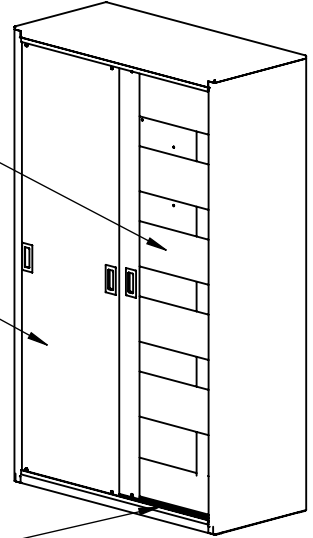

REY2775 CABINET W/SLIDING DOORS & ADJ SHELVES

5ea. ADJUSTABLE
SHELVES

SLIDING DOORS

DELRIN DOOR
TRACKS & ROLLERS

46.6
SHELF LENGTH

74.1
MAX
CLEARANCE

1.0
SHELF
THICKNESS

21.6
OPEN CLEARANCE