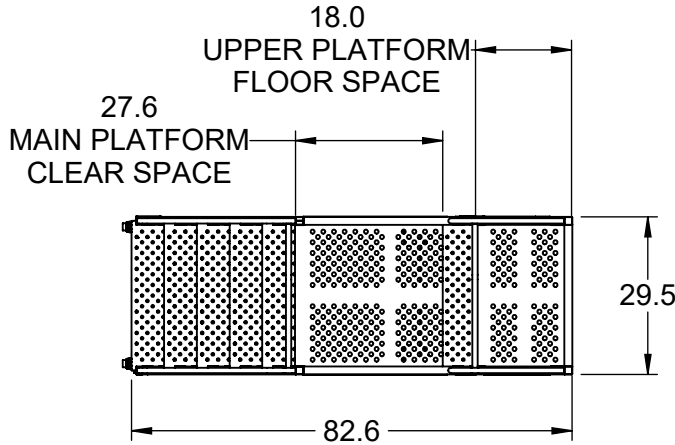

REY2776

ROLLING PLATFORM LADDER

304 STAINLESS STEEL CONSTRUCTION