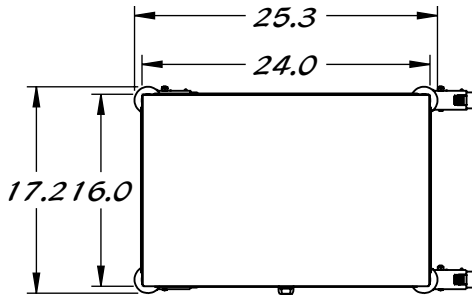

# CART w/ DRAWER

304 STAINLESS STEEL CONSTRUCTION

[www.reytek.com](http://www.reytek.com)

LIPS ON 3 SIDES,  
TOP AND MIDDLE SHELF

PLASTIC LATCH

NO LIPS ON BOTTOM SHELF

SS LOCKING CASTERS  
w/ POLYURETHANE TREAD