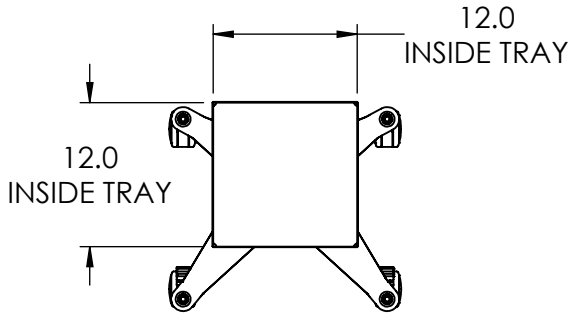

304 STAINLESS STEEL CONSTRUCTION

POLYURETHANE CASTERS.
2x SWIVEL, 2x TOTAL LOCK