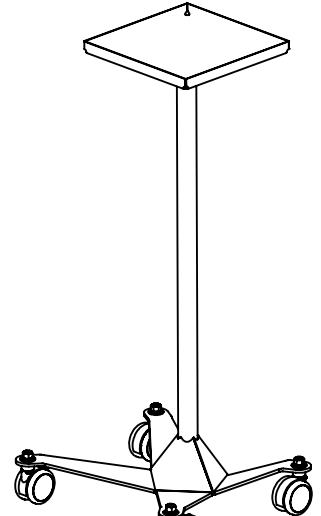

304 STAINLESS STEEL CONSTRUCTION

POLYURETHANE CASTERS.
2x SWIVEL, 2x TOTAL LOCK