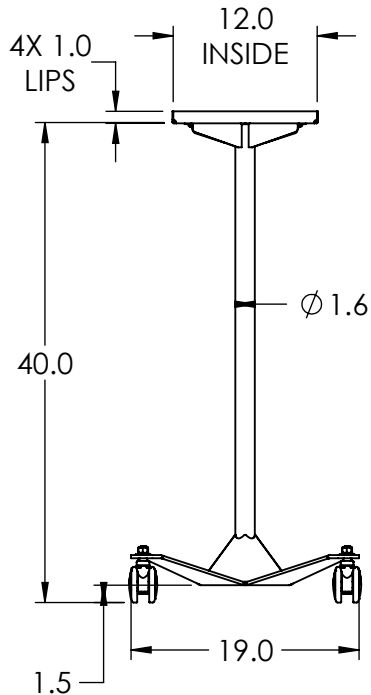

304 STAINLESS STEEL CONSTRUCTION

POLYURETHANE CASTERS.
2x SWIVEL, 2x TOTAL LOCK