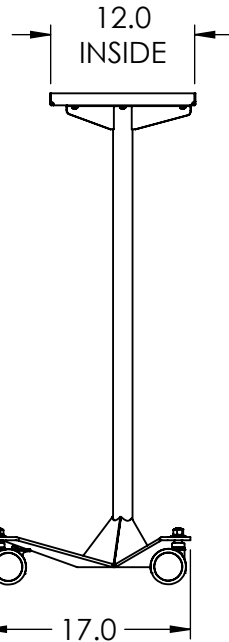

304 STAINLESS STEEL CONSTRUCTION

POLYURETHANE CASTERS.
2x SWIVEL, 2x TOTAL LOCK