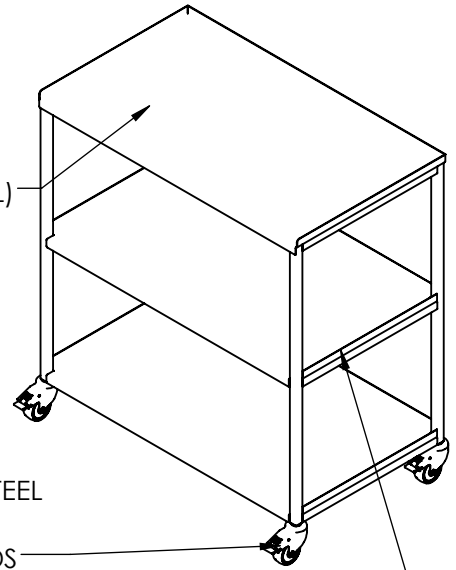

304 STAINLESS STEEL CONSTRUCTION

100 lb CAPACITY  
PER SHELF (300 lb TOTAL)

3 X 1" LIPS ON EACH SHELF