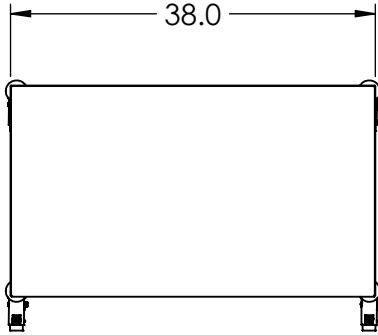

304 STAINLESS STEEL CONSTRUCTION

100 lb CAPACITY  
PER SHELF (300 lb TOTAL)

3 X 1" LIPS ON EACH SHELF