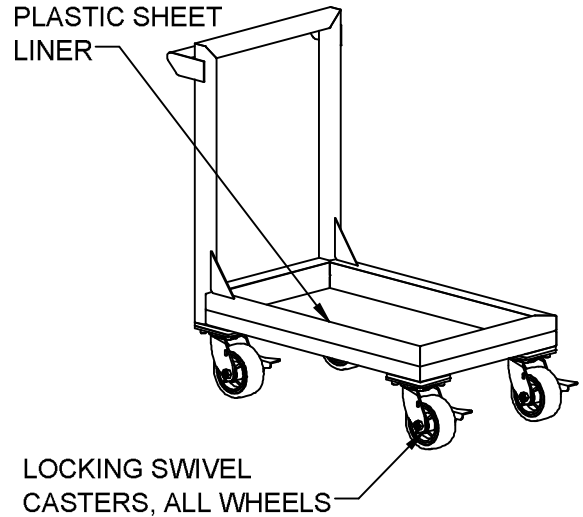

# REY2705

# INTERNAL PAN CART

www.reytek.com

304 STAINLESS STEEL CONSTRUCTION

RECESSED BOTTOM SURFACE