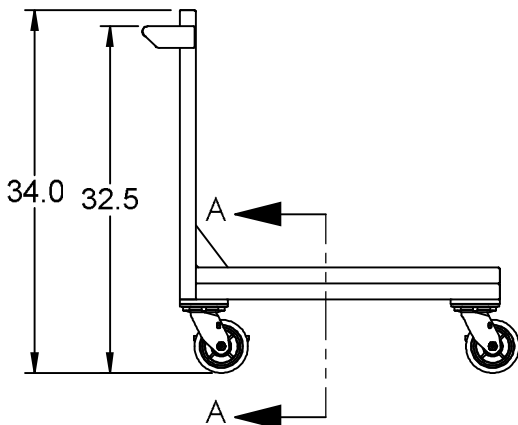

# INTERNAL PAN CART

www.reytek.com

304 STAINLESS STEEL CONSTRUCTION

RECESSED BOTTOM SURFACE