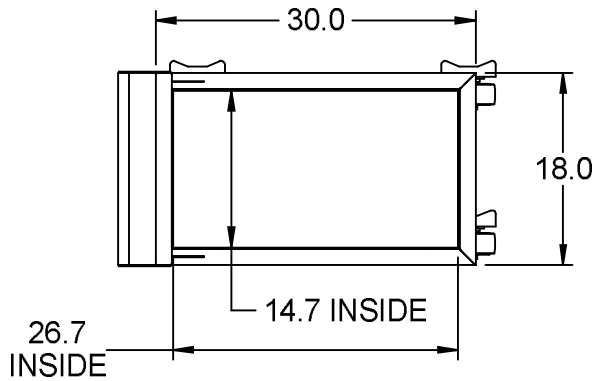

# INTERNAL PAN CART

www.reytek.com

304 STAINLESS STEEL CONSTRUCTION

RECESSED BOTTOM SURFACE