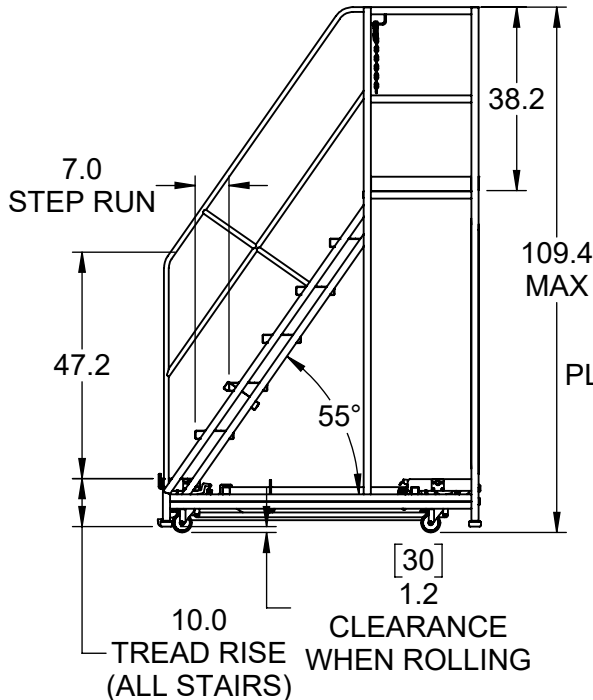

1.5" SQUARE TUBE FRAME

1" DIA HAND RAIL

SAFETY CHAIN ATTACHMENTS. INCLUDES CHAIN

3" TOE KICK

70.0 PLATFORM

PRESS TO LOCK INTO ROLLING POSITION

LOWERS LADDER ONTO LEVELERS WHEN STEPPED ON