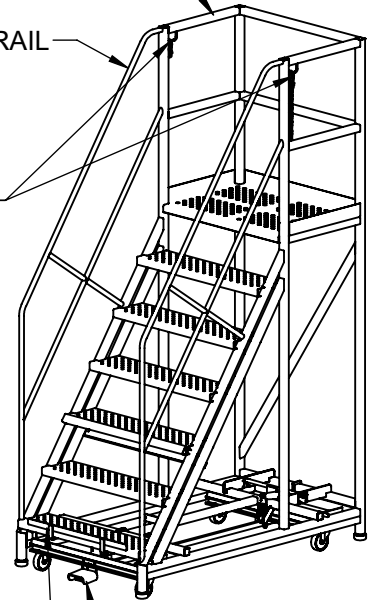

1.5" SQUARE TUBE FRAME

1" DIA HAND RAIL

SAFETY CHAIN ATTACHMENTS. INCLUDES CHAIN

3" TOE KICK

70.0 PLATFORM

PRESS TO LOCK INTO ROLLING POSITION

LOWERS LADDER ONTO LEVELERS WHEN STEPPED ON