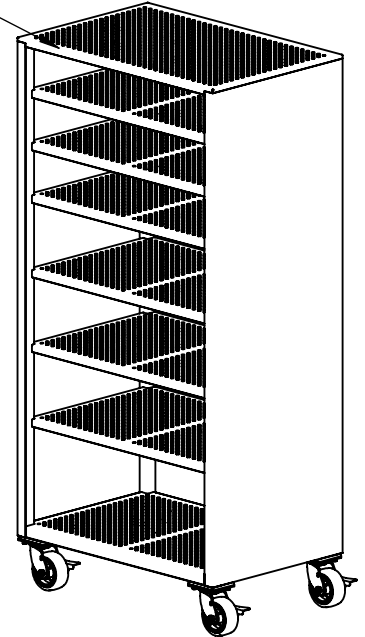

# REY2732

# SHOE RACK

304 STAINLESS STEEL CONSTRUCTION

WALL MOUNTABLE TO  
AVOID TIPPING HAZARD

PERFORATED SHELVES &  
TOP FOR AIR FLOW

4x SS SWIVEL  
CASTERS w/ BRAKE  
POLYURETHANE TREAD