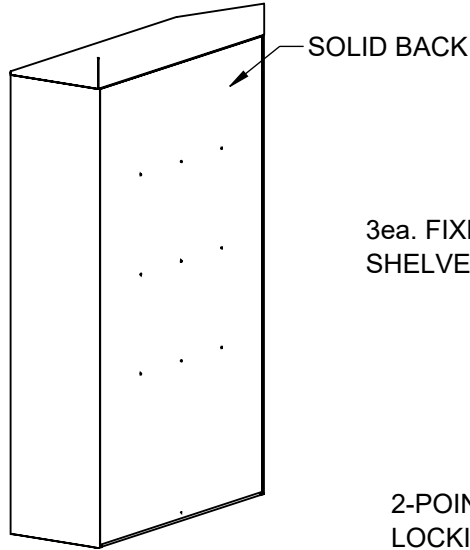

REY2688

CABINET W/ GLASS DOORS

www.reytek.com

304 STAINLESS STEEL
CONSTRUCTION

3ea. FIXED
SHELVES

2-POINT
LOCKING
LATCH

TEMPERED GLASS
WINDOW
BOTH DOORS