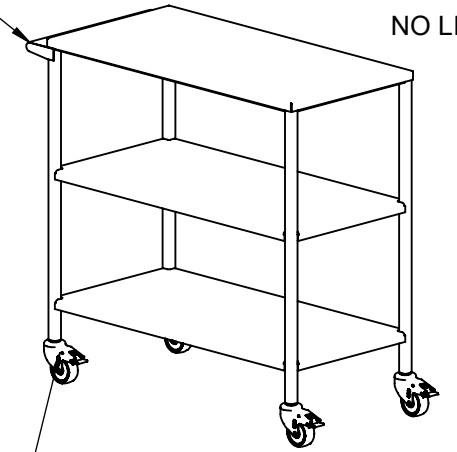

REY2691

3 SHELF CART

www.reytek.com

304 STAINLESS STEEL CONSTRUCTION

HANDLE

NO LIPS

SS LOCKING CASTERS
WITH POLYURETHANE WHEELS