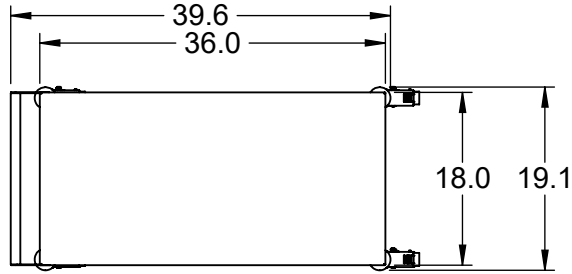

REY2691

3 SHELF CART

www.reytek.com

304 STAINLESS STEEL CONSTRUCTION

HANDLE

NO LIPS

SS LOCKING CASTERS
WITH POLYURETHANE WHEELS