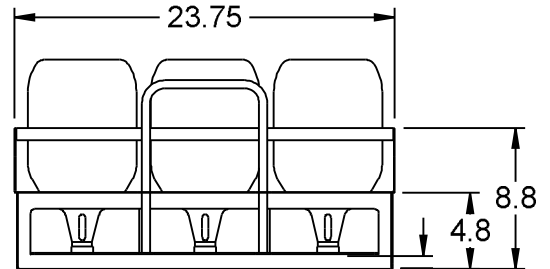

REY2661

BOTTLE DRYING RACK

www.reytek.com

304 STAINLESS STEEL
CONSTRUCTION

GLASS BOTTLE
NOT INCLUDED

Ø6.9
UPPER
OPENING

.75 BOTTLE TO PAN