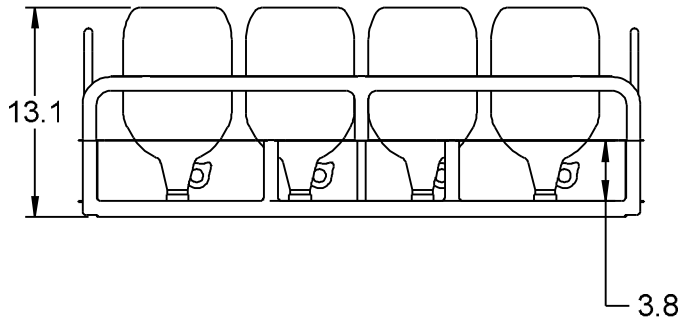

REY2661

BOTTLE DRYING RACK

www.reytek.com

304 STAINLESS STEEL
CONSTRUCTION

GLASS BOTTLE
NOT INCLUDED

Ø6.9
UPPER
OPENING

.75 BOTTLE TO PAN