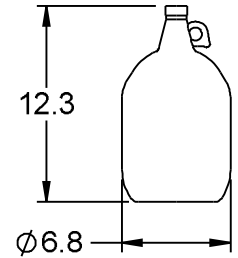

REY2661

BOTTLE DRYING RACK

www.reytek.com

304 STAINLESS STEEL
CONSTRUCTION

GLASS BOTTLE
NOT INCLUDED

Ø6.9
UPPER
OPENING

.75 BOTTLE TO PAN