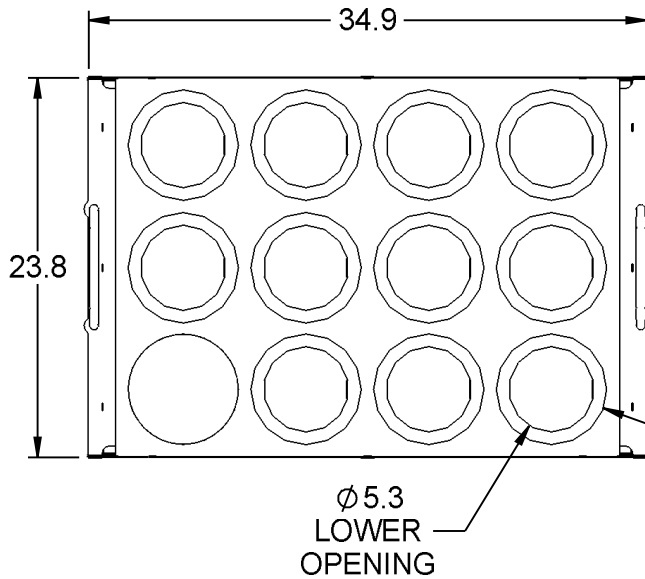

REY2661

BOTTLE DRYING RACK

www.reytek.com

304 STAINLESS STEEL
CONSTRUCTION

GLASS BOTTLE
NOT INCLUDED

Ø6.9
UPPER
OPENING

.75 BOTTLE TO PAN