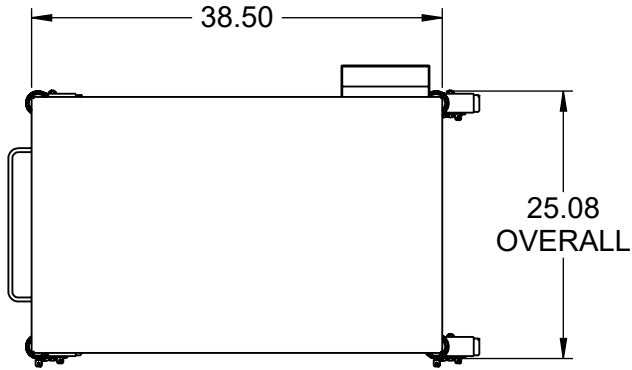

REY2649

BIN CART W/ TOP

304 STAINLESS STEEL CONSTRUCTION

www.reytek.com

BINS NOT
INCLUDED

4 X SWIVEL
LOCKING CASTERS