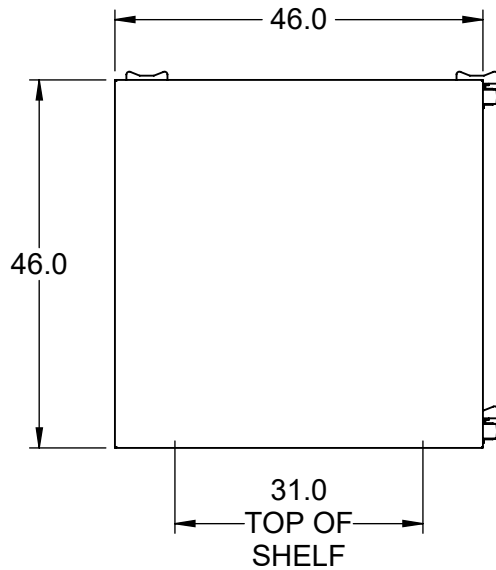

304 STAINLESS STEEL CONSTRUCTION

4X SWIVEL LOCKING
CASTERS (1000LB)