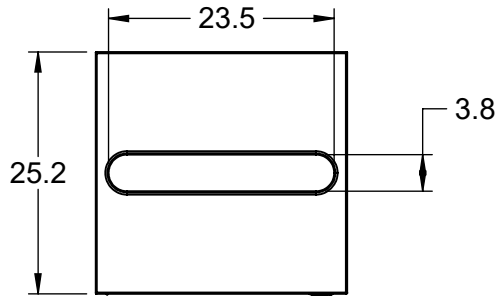

304 STAINLESS STEEL CONSTRUCTION

SWIVEL CASTERS