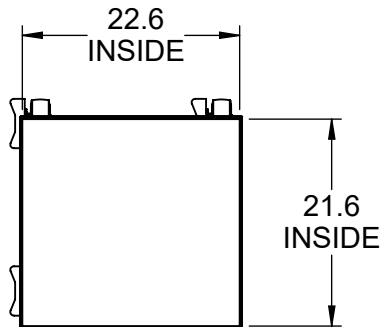

304 STAINLESS STEEL CONSTRUCTION

SWIVEL CASTERS