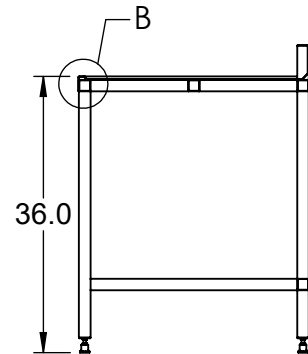

REY2783

MARINE EDGE TABLE

www.reytek.com

304 STAINLESS STEEL CONSTRUCTION

MARINE EDGE ALL
AROUND & BACKSPLASH
FULLY WELDED SEAMS

DETAIL B
SCALE 1 : 12

SECTION A-A