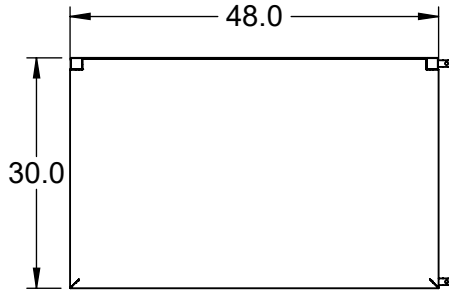

REY2783

MARINE EDGE TABLE

www.reytek.com

304 STAINLESS STEEL CONSTRUCTION

MARINE EDGE ALL
AROUND & BACKSPLASH
FULLY WELDED SEAMS

DETAIL B
SCALE 1 : 12

SECTION A-A