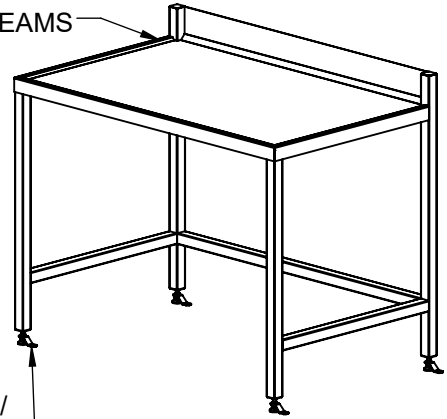

REY2783

MARINE EDGE TABLE

www.reytek.com

304 STAINLESS STEEL CONSTRUCTION

MARINE EDGE ALL
AROUND & BACKSPLASH
FULLY WELDED SEAMS

DETAIL B
SCALE 1 : 12

SECTION A-A