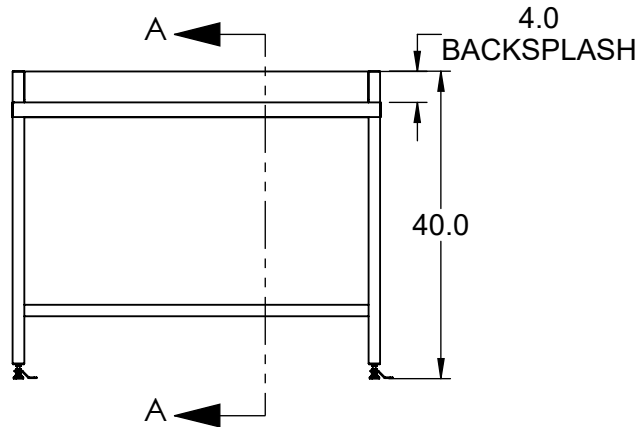

REY2783

MARINE EDGE TABLE

www.reytek.com

304 STAINLESS STEEL CONSTRUCTION

MARINE EDGE ALL
AROUND & BACKSPLASH
FULLY WELDED SEAMS

DETAIL B
SCALE 1 : 12

SECTION A-A