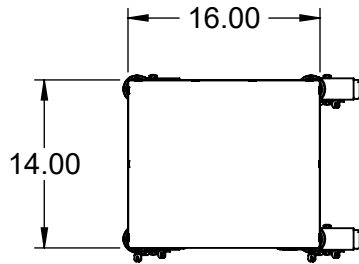

REY2559

PPE STORAGE CABINET

304 STAINLESS STEEL CONSTRUCTION

www.reytek.com

FIXED SHELVES