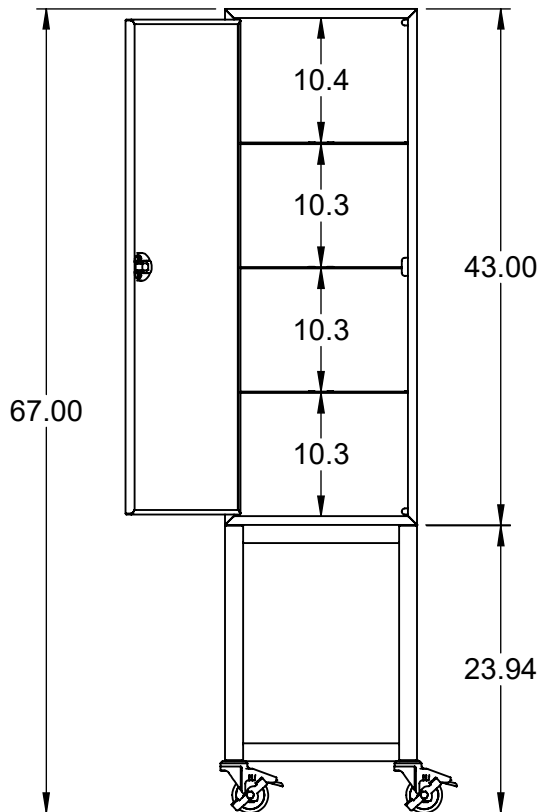

REY2559

PPE STORAGE CABINET

304 STAINLESS STEEL CONSTRUCTION

www.reytek.com

FIXED SHELVES