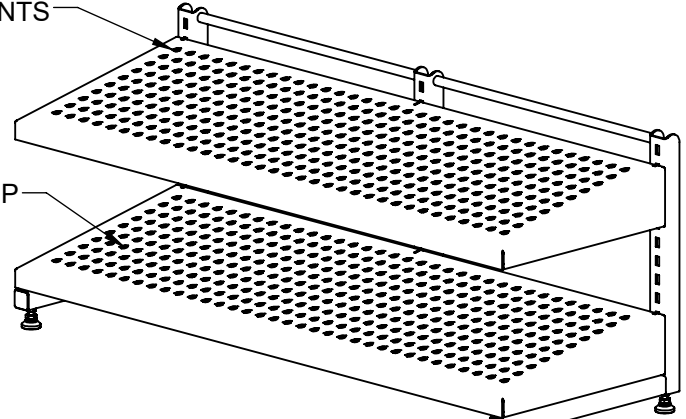

REY2573

ADJUSTABLE FOOTREST

www.reytek.com

304 STAINLESS STEEL
CONSTRUCTION

ADJUSTABLE ON
1" INCREMENTS

CONCAVE DIMPLES FOR GRIP

ANTI-SKID LEVELERS