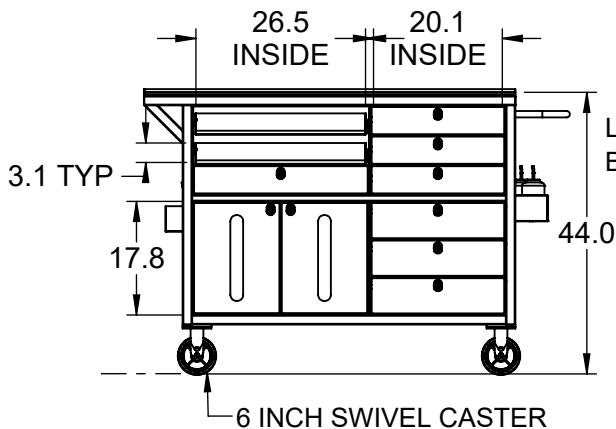

REY2581

MAINTENANCE CART

www.reytek.com

304 STAINLESS STEEL
CONSTRUCTION
EXCEPT AS NOTED

.50" UHMW TOP WORK SURFACE

STAINLESS STEEL
PULL OUT SHELVES
WITH PLASTIC LINERS
ON BOTTOM

DOOR LOCK

CLEAR PLASTIC
WINDOWS
IN DOORS

LOCKING STAINLESS STEEL
PULL OUT SHELVES WITH
PLASTIC LINERS ON BOTTOM

0.5 LIP ON 3 SIDES OF TOP

LOTO LOCK
BAR

LOTO CARD
HOLDER

BOTTLE HOLDER
FOR 6-500ML BOTTLES