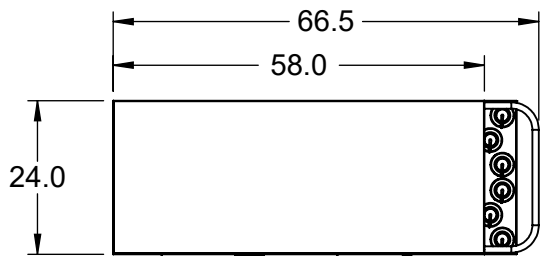

REY2581

MAINTENANCE CART

www.reytek.com

304 STAINLESS STEEL
CONSTRUCTION
EXCEPT AS NOTED

.50" UHMW TOP WORK SURFACE

STAINLESS STEEL
PULL OUT SHELVES
WITH PLASTIC LINERS
ON BOTTOM

DOOR LOCK

CLEAR PLASTIC
WINDOWS
IN DOORS

LOCKING STAINLESS STEEL
PULL OUT SHELVES WITH
PLASTIC LINERS ON BOTTOM

0.5 LIP ON 3 SIDES OF TOP

LOTO LOCK
BAR

LOTO CARD
HOLDER

BOTTLE HOLDER
FOR 6-500ML BOTTLES