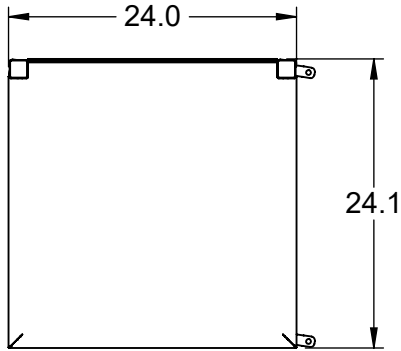

REY2544

MARINE EDGE TABLE W/ SHELF

www.reytek.com

304 STAINLESS STEEL CONSTRUCTION

MARINE EDGE ALL AROUND & BACKSPLASH FULLY WELDED SEAMS

LEVELERS w/ TIE-DOWNS