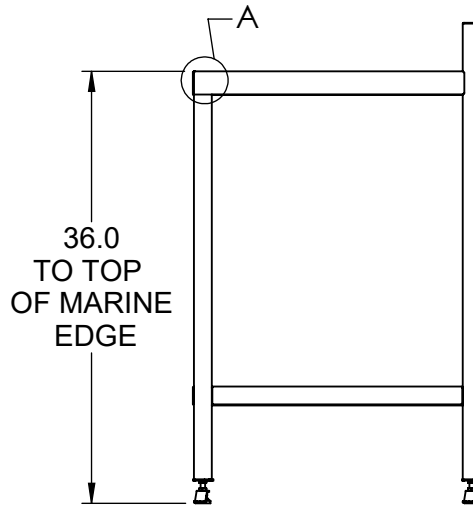

REY2544

MARINE EDGE TABLE W/ SHELF

www.reytek.com

304 STAINLESS STEEL CONSTRUCTION

MARINE EDGE ALL AROUND & BACKSPLASH FULLY WELDED SEAMS

LEVELERS w/ TIE-DOWNS