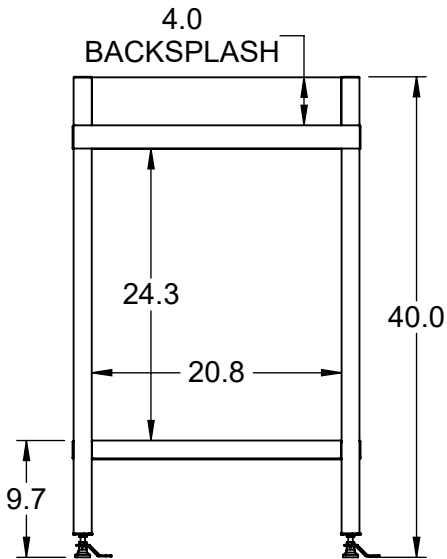

REY2544

MARINE EDGE TABLE W/ SHELF

www.reytek.com

304 STAINLESS STEEL CONSTRUCTION

MARINE EDGE ALL AROUND & BACKSPLASH FULLY WELDED SEAMS

LEVELERS w/ TIE-DOWNS