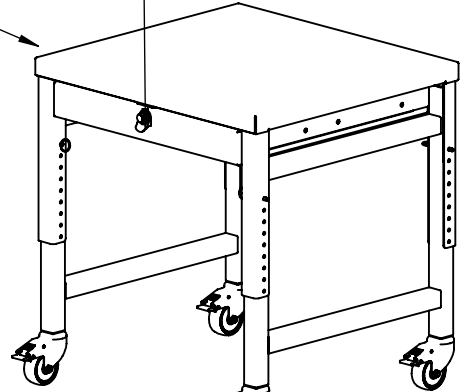

REY2546 ADJUSTABLE HEIGHT TABLE W/ DRAWER

www.reytek.com

304 STAINLESS STEEL
CONSTRUCTION

PLASTIC PUSH-BUTTON LATCH

PIN ADJUSTMENT
1" INCREMENTS

4X LOCKING SWIVEL CASTERS
w/ POLYURETHANE TREAD