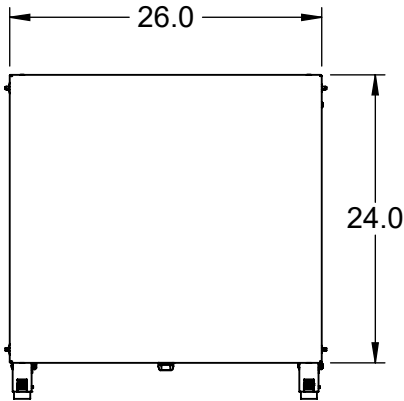

REY2546 ADJUSTABLE HEIGHT TABLE W/ DRAWER

www.reytek.com

304 STAINLESS STEEL
CONSTRUCTION

PLASTIC PUSH-BUTTON LATCH

PIN ADJUSTMENT
1" INCREMENTS

4X LOCKING SWIVEL CASTERS
w/ POLYURETHANE TREAD