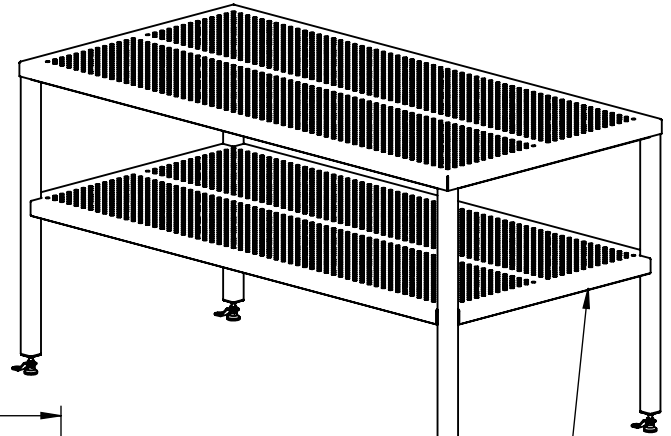

REY2056

HD PERF TABLE W/ PERF SHELF

www.reytek.com

304 STAINLESS STEEL CONSTRUCTION

AVAILABLE IN ANY DxWxH CONFIGURATION

LEVELERS

PERFORATED TOP AND SHELF