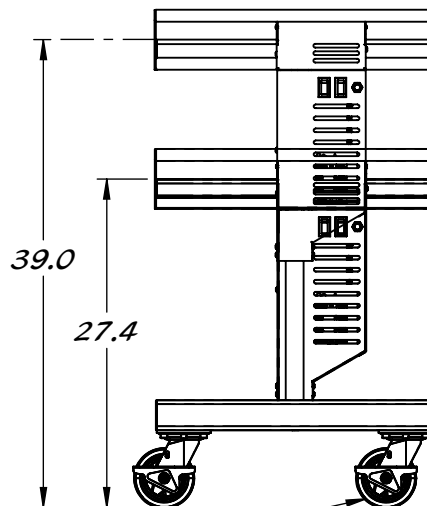

REY2846

ADJUSTABLE HEIGHT CART

www.reytek.com

304 STAINLESS STEEL CONSTRUCTION

4 X 5" DIA SS
LOCKING CASTERS
POLYURETHANE WHEELS

Property of Reytek Equipment LLC
Use of this information without the prior consent of Reytek Equipment LLC is strictly forbidden.