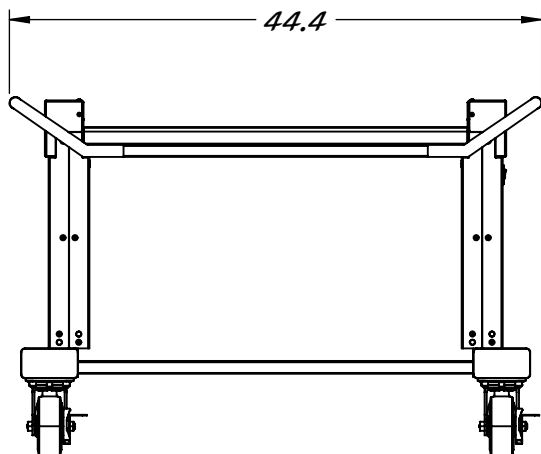

REY2846

ADJUSTABLE HEIGHT CART

www.reytek.com

304 STAINLESS STEEL CONSTRUCTION

4 X 5" DIA SS
LOCKING CASTERS
POLYURETHANE WHEELS

Property of Reytek Equipment LLC
Use of this information without the prior consent of Reytek Equipment LLC is strictly forbidden.