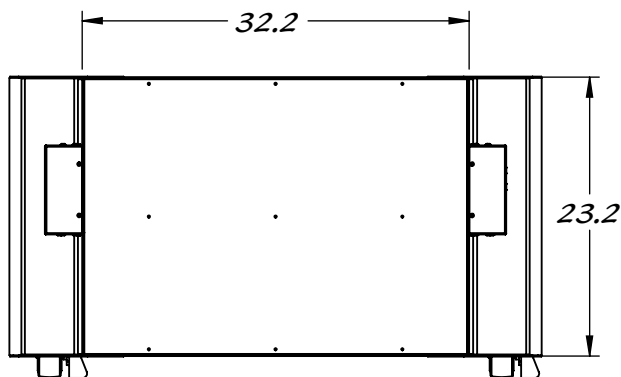

REY2846

ADJUSTABLE HEIGHT CART

www.reytek.com

304 STAINLESS STEEL CONSTRUCTION

4 X 5" DIA SS
LOCKING CASTERS
POLYURETHANE WHEELS

Property of Reytek Equipment LLC
Use of this information without the prior consent of Reytek Equipment LLC is strictly forbidden.