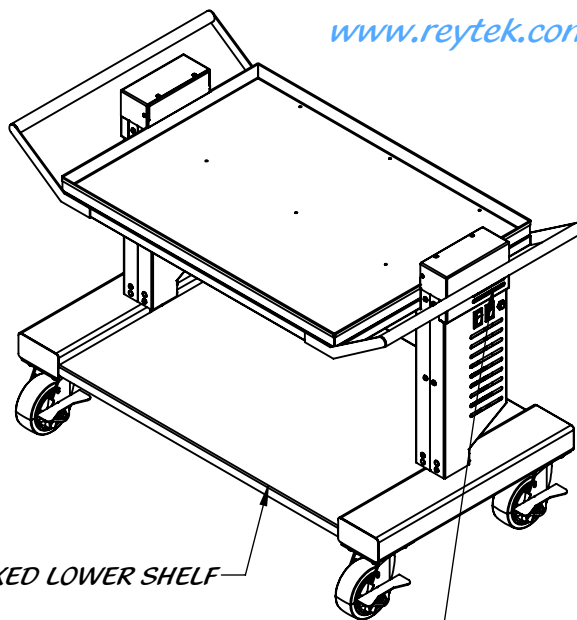

REY2846

ADJUSTABLE HEIGHT CART

www.reytek.com

304 STAINLESS STEEL CONSTRUCTION

4 X 5" DIA SS
LOCKING CASTERS
POLYURETHANE WHEELS

Property of Reytek Equipment LLC
Use of this information without the prior consent of Reytek Equipment LLC is strictly forbidden.