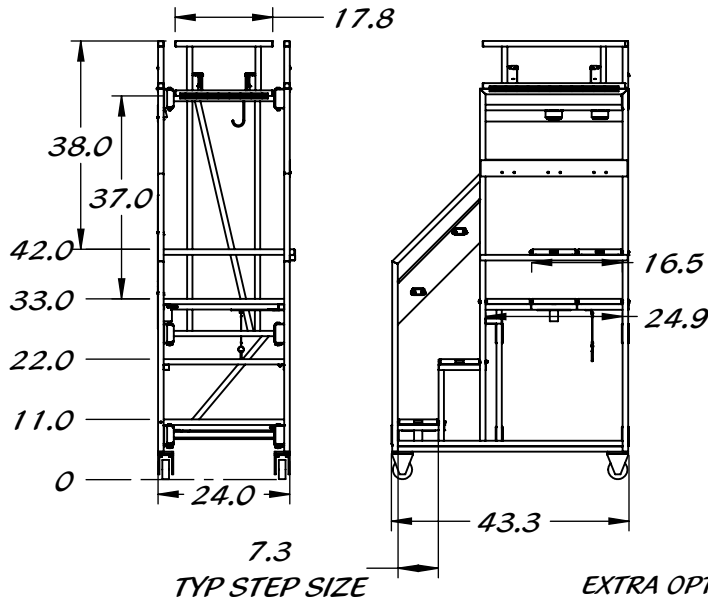

REY2531

FOLDING PLATFORM STEP LADDER

www.reytek.com

304 STAINLESS STEEL
CONSTRUCTION

EXTRA OPTIONAL
PLATFORM LEVEL
& FOLDING RAILINGS

FOLDED CLOSED POSITION